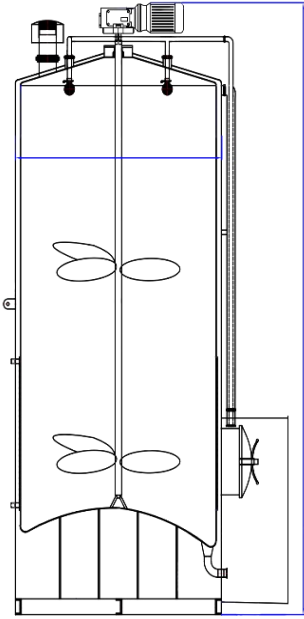

Vertical Storage Silo

Capacity: 1,000 Gallons/3,785 Liters

Power: SEW-Eurodrive 2 HP Gearmotor (single or three phase available)

Agitation: Bottom & Middle Blade Propeller-Style Agitation

Insulation: Polyurethane

Walls: 304 Stainless Steel, No. 4 Finish (316 SS Available)

Jacket: Optional heat transfer jacket on 1/3 of the sidewall and/or silo bottom

Ports: (1) 4" TC Port, (1) Thermowell, (2) 1.5" CIP Sprayballs Ports

Inlet: 2.5" TC Milk Inlet Port

Lugs: (2) Stainless Lifting Lugs

CIP: (2) Stainless Sprayballs

Entrance: 20" Manway Cover

Bottom: Reverse Dish Bottom

Outlet: 3" Tri-Clamp

Dimensions: TBD

Silo with Ladder