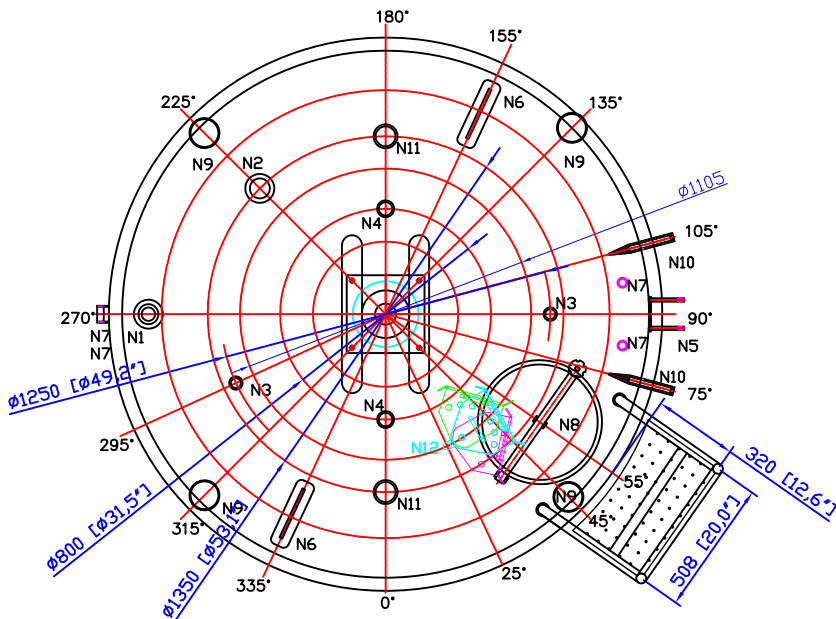

N12
ADJUSTABLE
BAFFLE

AGITATOR

NO.	ITEM	SIZE	MAT	QTY
N12	BAFFLE PORT		304	1
N11	EXTRA PORT	3"	304	2
N10	THERMOWELL	ANDERSON	316L	2
N9	LEG		304	4
N8	MANWAY	ø18" x ø450	304	1
N7	JACKET	1.5" FNPT	304	4
N6	LUG		304	2
N5	OUTLET	2" VALVE	304	1
N4	CIP	2" X 3"	304	2
N3	EXTRA PORT	1.5"	304	2
N2	VENT	3"	304	1
N1	INLET	2" X 3"	304	1