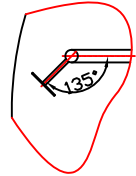

N12
ADJUSTABLE
BAFFLE

AGITATOR

NO.	ITEM	SIZE	MAT	QTY
N12	BAFFLE PORT		304	1
N11	EXTRA PORT	3"	304	2
N10	THERMOWELL	ANDERSON	316L	2
N9	LEG		304	4
N8	MANWAY	ø18" x ø450	304	1
N7	JACKET	1.5" FNPT	304	4
N6	LUG		304	2
N5	OUTLET	2" VALVE	304	1
N4	CIP	2" X 3"	304	2
N3	EXTRA PORT	1.5"	304	2
N2	VENT	3"	304	1
N1	INLET	2" X 3"	304	1