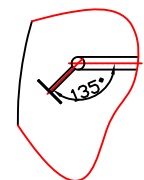

N12  
 ADJUSTABLE  
 BAFFLE

AGITATOR

LADDER

N12	BAFFLE PORT		304	1
N11	EXTRA PORT	3"	304	2
N10	THERMOWELL	ANDERSON	316L	2
N9	LEG		304	4
N8	MANWAY	17" (430)	304	1
N7	JACKET	1.5" FNPT	304	4
N6	LUG		304	2
N5	OUTLET	2" VALVE	304	1
N4	CIP	2" X 3"	304	2
N3	EXTRA PORT	1.5"	304	2
N2	VENT	3"	304	1
N1	INLET	2" X 3"	304	1
NO.	ITEM	SIZE	MAT	QTY