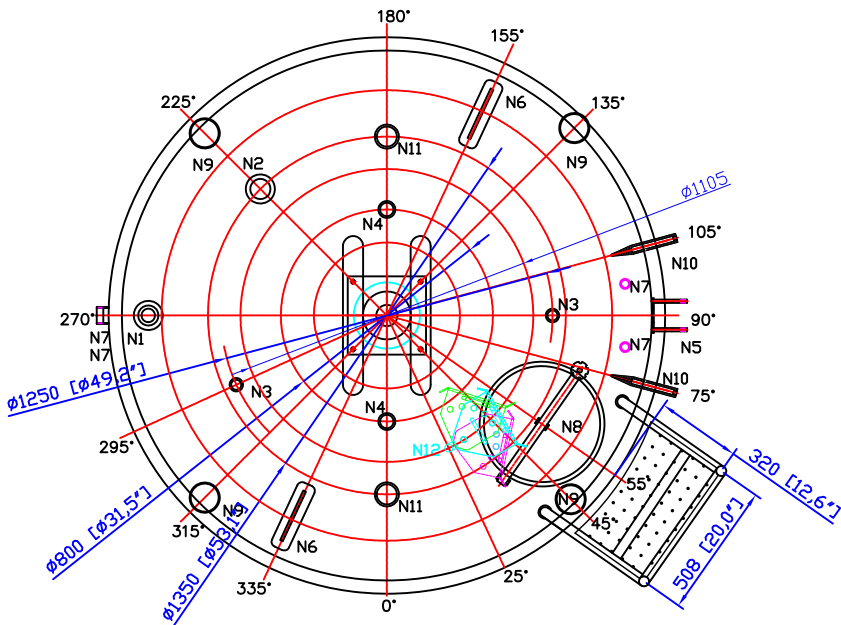

N12  
 ADJUSTABLE  
 BAFFLE

AGITATOR

LADDER

N12	BAFFLE PORT		304	1
N11	EXTRA PORT	3"	304	2
N10	THERMOWELL	ANDERSON	316L	2
N9	LEG		304	4
N8	MANWAY	17" (430)	304	1
N7	JACKET	1.5" FNPT	304	4
N6	LUG		304	2
N5	OUTLET	2" VALVE	304	1
N4	CIP	2" X 3"	304	2
N3	EXTRA PORT	1.5"	304	2
N2	VENT	3"	304	1
N1	INLET	2" X 3"	304	1
NO.	ITEM	SIZE	MAT	QTY