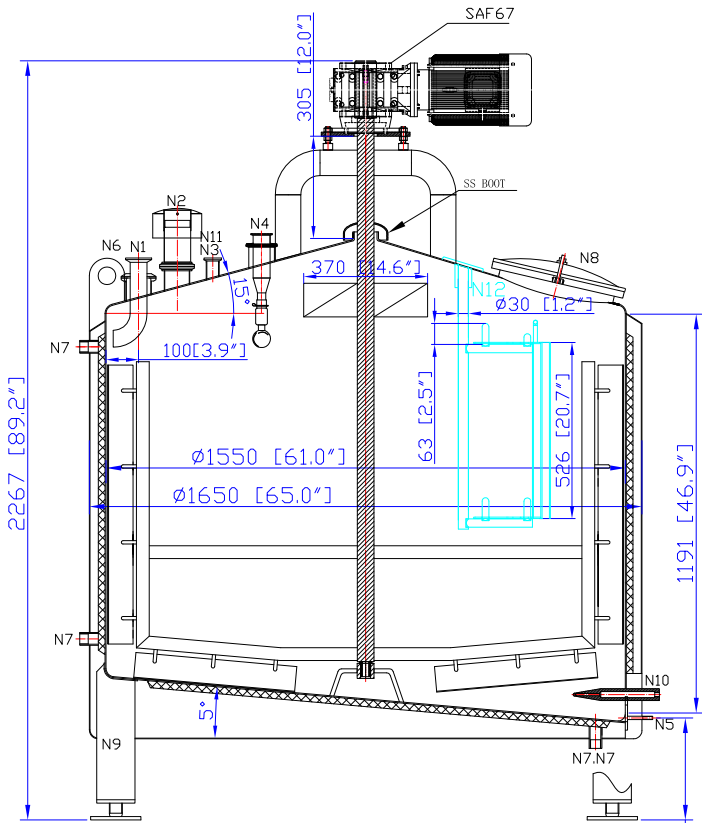

Anco Equipment, LLC
 Model: BP-DT
 Serial: 500-2609
 Volume: 500 Gallons

BAFFLE

N12	BAFFLE PORT		304	1
N11	EXTRA PORT	3"	304	2
N10	THERMOWELL	ANDERSON	304	2
N9	LEG		304	4
N8	MANWAY	Ø18" < Ø450	304	1
N7	JACKET	1.5" FNPT	304	4
N6	LUG		304	2
N5	OUTLET	2" VALVE	304	1
N4	CIP	2" X 3"	304	2
N3	EXTRA POPT	1.5"	304	2
N2	VENT	3"	304	1
N1	INLEM	2" X 3"	304	1
NO.	ITEM	SIZE	MAT	QTY