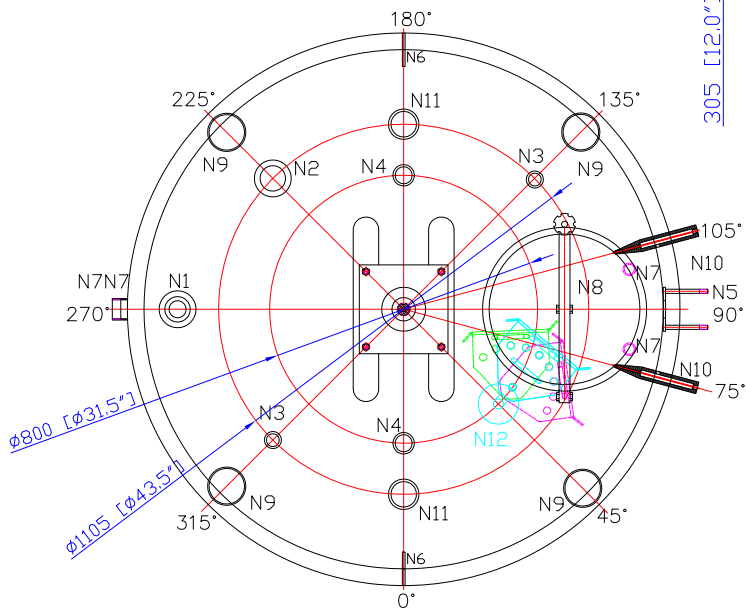

Anco Equipment, LLC
 Model: BP-DT
 Serial: 500-2609
 Volume: 500 Gallons

BAFFLE

N12	BAFFLE PORT		304	1
N11	EXTRA PORT	3"	304	2
N10	THERMOWELL	ANDERSON	304	2
N9	LEG		304	4
N8	MANWAY	Ø18" < Ø450	304	1
N7	JACKET	1.5" FNPT	304	4
N6	LUG		304	2
N5	OUTLET	2" VALVE	304	1
N4	CIP	2" X 3"	304	2
N3	EXTRA POPT	1.5"	304	2
N2	VENT	3"	304	1
N1	INLEM	2" X 3"	304	1
NO.	ITEM	SIZE	MAT	QTY