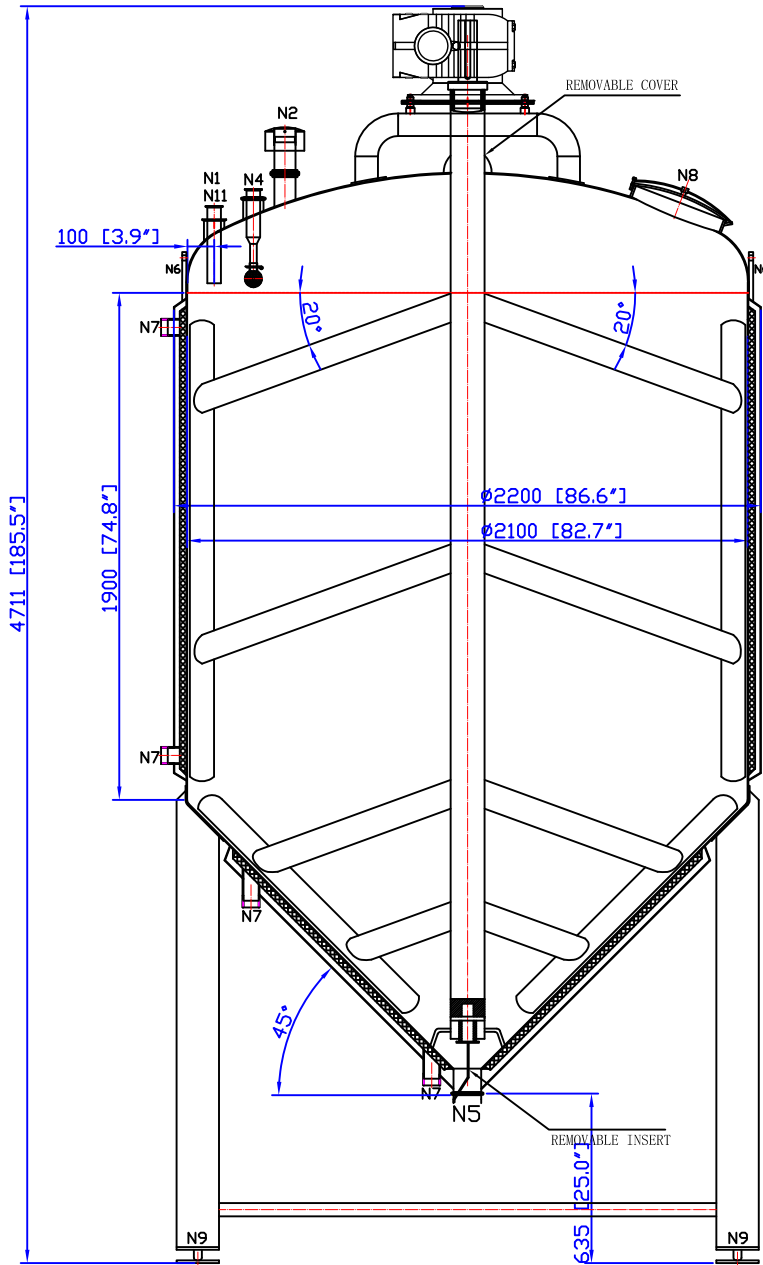

SWEEP BLADE

TANK 1

NO.	ITEM	SIZE	MAT	QTY
N11	EXTRA PORT	2"x3"	304	1
N9	LEG		304	4
N8	MANWAY	ø20"	304	2
N7	JACKET	2"FNPT	304	4
N6	LUG		304	2
N5	OUTLET	4"	304	1
N4	CIP	2"x3"	304	2
N2	VENT	3"	304	1
N1	INLET	2"x3"	304	1
NO.	ITEM	SIZE	MAT	QTY

SWEEP BLADE

TANK 2

NO.	ITEM	SIZE	MAT	QTY
N11	EXTRA PORT	2"x3"	304	1
N9	LEG		304	4
N8	MANWAY	Ø20"	304	2
N7	JACKET	2"FNPT	304	4
N6	LUG		304	2
N5	OUTLET	4"	304	1
N4	CIP	2"x3"	304	2
N2	VENT	3"	304	1
N1	INLET	2"x3"	304	1

SWEEP BLADE

TANK 3

NO.	ITEM	SIZE	MAT	QTY
N11	EXTRA PORT	2"X3"	304	1
N9	LEG		304	4
N8	MANWAY	Ø20"	304	2
N7	JACKET	2"FNPT	304	4
N6	LUG		304	2
N5	OUTLET	4"	304	1
N4	CIP	2"X3"	304	2
N2	VENT	3"	304	1
N1	INLET	2"X3"	304	1
NO.	ITEM	SIZE	MAT	QTY