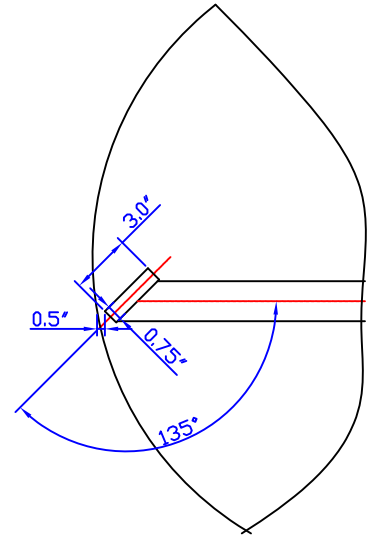

SWEEP BLADE

TANK 1

NO.	ITEM	SIZE	MAT	QTY
N11	EXTRA PORT	2"x3"	304	1
N9	LEG		304	4
N8	MANWAY	ø20"	304	2
N7	JACKET	2"FNPT	304	4
N6	LUG		304	2
N5	OUTLET	4"	304	1
N4	CIP	2"x3"	304	2
N2	VENT	3"	304	1
N1	INLET	2"x3"	304	1
NO.	ITEM	SIZE	MAT	QTY

SWEEP BLADE

TANK 2

NO.	ITEM	SIZE	MAT	QTY
N11	EXTRA PORT	2"x3"	304	1
N9	LEG		304	4
N8	MANWAY	Ø20"	304	2
N7	JACKET	2"FNPT	304	4
N6	LUG		304	2
N5	OUTLET	4"	304	1
N4	CIP	2"x3"	304	2
N2	VENT	3"	304	1
N1	INLET	2"x3"	304	1

SWEEP BLADE

TANK 3

NO.	ITEM	SIZE	MAT	QTY
N11	EXTRA PORT	2"X3"	304	1
N9	LEG		304	4
N8	MANWAY	Ø20"	304	2
N7	JACKET	2"FNPT	304	4
N6	LUG		304	2
N5	OUTLET	4"	304	1
N4	CIP	2"X3"	304	2
N2	VENT	3"	304	1
N1	INLET	2"X3"	304	1
NO.	ITEM	SIZE	MAT	QTY