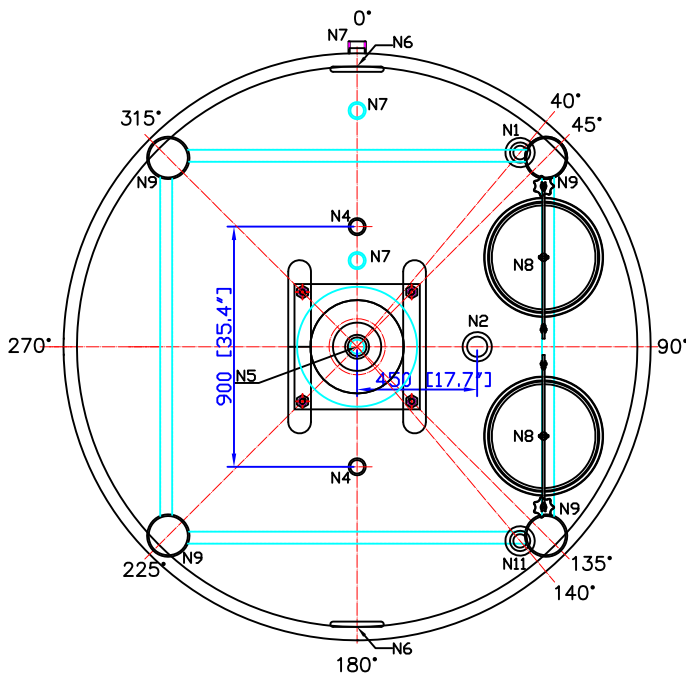

SWEEP BLADE

TANK 1

NO.	ITEM	SIZE	MAT	QTY
N11	EXTRA PORT	2"x3"	304	1
N9	LEG		304	4
N8	MANWAY	ø20"	304	2
N7	JACKET	2"FNPT	304	4
N6	LUG		304	2
N5	OUTLET	4"	304	1
N4	CIP	2"x3"	304	2
N2	VENT	3"	304	1
N1	INLET	2"x3"	304	1
NO.	ITEM	SIZE	MAT	QTY

SWEEP BLADE

TANK 2

NO.	ITEM	SIZE	MAT	QTY
N11	EXTRA PORT	2"x3"	304	1
N9	LEG		304	4
N8	MANWAY	Ø20"	304	2
N7	JACKET	2"FNPT	304	4
N6	LUG		304	2
N5	OUTLET	4"	304	1
N4	CIP	2"x3"	304	2
N2	VENT	3"	304	1
N1	INLET	2"x3"	304	1

SWEEP BLADE

TANK 3

NO.	ITEM	SIZE	MAT	QTY
N11	EXTRA PORT	2"X3"	304	1
N9	LEG		304	4
N8	MANWAY	Ø20"	304	2
N7	JACKET	2"FNPT	304	4
N6	LUG		304	2
N5	OUTLET	4"	304	1
N4	CIP	2"X3"	304	2
N2	VENT	3"	304	1
N1	INLET	2"X3"	304	1
NO.	ITEM	SIZE	MAT	QTY