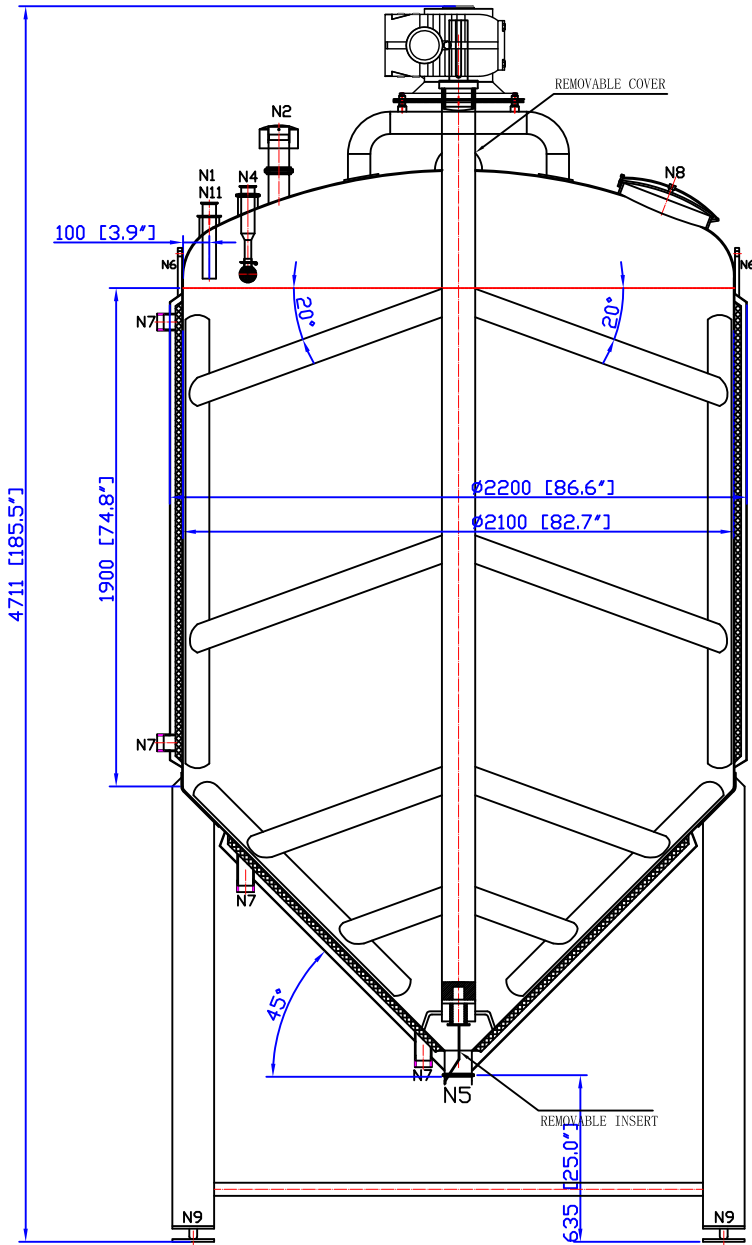

SWEEP BLADE

TANK 1

NO.	ITEM	SIZE	MAT	QTY
N11	EXTRA PORT	2"x3"	304	1
N9	LEG		304	4
N8	MANWAY	ø20"	304	2
N7	JACKET	2"FNPT	304	4
N6	LUG		304	2
N5	OUTLET	4"	304	1
N4	CIP	2"x3"	304	2
N2	VENT	3"	304	1
N1	INLET	2"x3"	304	1
NO.	ITEM	SIZE	MAT	QTY

SWEEP BLADE

TANK 2

NO.	ITEM	SIZE	MAT	QTY
N11	EXTRA PORT	2"x3"	304	1
N9	LEG		304	4
N8	MANWAY	Ø20"	304	2
N7	JACKET	2"FNPT	304	4
N6	LUG		304	2
N5	OUTLET	4"	304	1
N4	CIP	2"x3"	304	2
N2	VENT	3"	304	1
N1	INLET	2"x3"	304	1

SWEEP BLADE

TANK 3

NO.	ITEM	SIZE	MAT	QTY
N11	EXTRA PORT	2"X3"	304	1
N9	LEG		304	4
N8	MANWAY	Ø20"	304	2
N7	JACKET	2"FNPT	304	4
N6	LUG		304	2
N5	OUTLET	4"	304	1
N4	CIP	2"X3"	304	2
N2	VENT	3"	304	1
N1	INLET	2"X3"	304	1
NO.	ITEM	SIZE	MAT	QTY