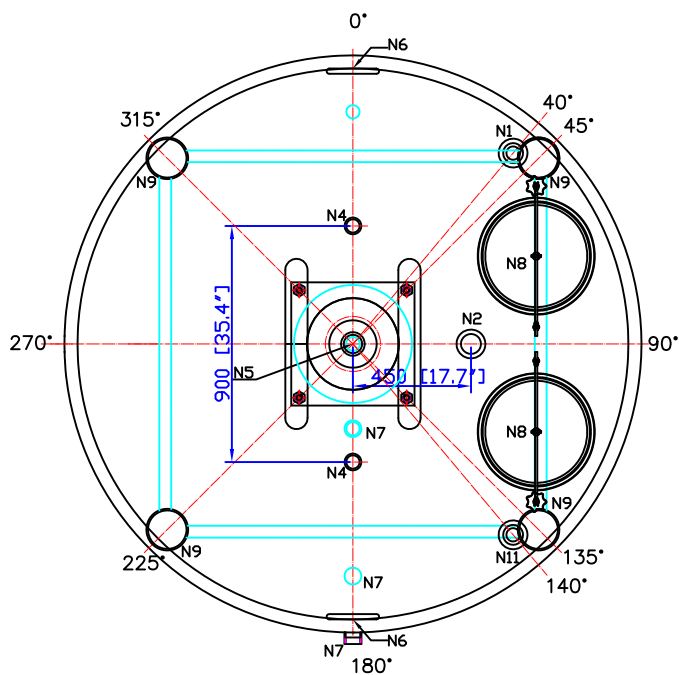

SWEEP BLADE

TANK 2

NO.	ITEM	SIZE	MAT	QTY
N11	EXTRA PORT	2"x3"	304	1
N9	LEG		304	4
N8	MANWAY	Ø20"	304	2
N7	JACKET	2"FNPT	304	4
N6	LUG		304	2
N5	OUTLET	4"	304	1
N4	CIP	2"x3"	304	2
N2	VENT	3"	304	1
N1	INLET	2"x3"	304	1

SWEEP BLADE

TANK 3

NO.	ITEM	SIZE	MAT	QTY
N11	EXTRA PORT	2"X3"	304	1
N9	LEG		304	4
N8	MANWAY	Ø20"	304	2
N7	JACKET	2"FNPT	304	4
N6	LUG		304	2
N5	OUTLET	4"	304	1
N4	CIP	2"X3"	304	2
N2	VENT	3"	304	1
N1	INLET	2"X3"	304	1
NO.	ITEM	SIZE	MAT	QTY