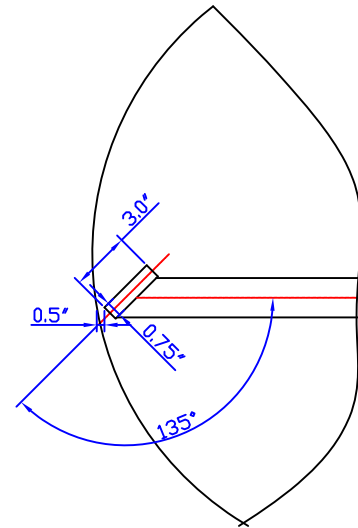

SWEEP BLADE

TANK 1

NO.	ITEM	SIZE	MAT	QTY
N11	EXTRA PORT	2"x3"	304	1
N9	LEG		304	4
N8	MANWAY	ø20"	304	2
N7	JACKET	2"FNPT	304	4
N6	LUG		304	2
N5	OUTLET	4"	304	1
N4	CIP	2"x3"	304	2
N2	VENT	3"	304	1
N1	INLET	2"x3"	304	1
NO.	ITEM	SIZE	MAT	QTY

SWEEP BLADE

TANK 2

NO.	ITEM	SIZE	MAT	QTY
N11	EXTRA PORT	2"x3"	304	1
N9	LEG		304	4
N8	MANWAY	Ø20"	304	2
N7	JACKET	2"FNPT	304	4
N6	LUG		304	2
N5	OUTLET	4"	304	1
N4	CIP	2"x3"	304	2
N2	VENT	3"	304	1
N1	INLET	2"x3"	304	1

SWEEP BLADE

TANK 3

NO.	ITEM	SIZE	MAT	QTY
N11	EXTRA PORT	2"X3"	304	1
N9	LEG		304	4
N8	MANWAY	Ø20"	304	2
N7	JACKET	2"FNPT	304	4
N6	LUG		304	2
N5	OUTLET	4"	304	1
N4	CIP	2"X3"	304	2
N2	VENT	3"	304	1
N1	INLET	2"X3"	304	1
NO.	ITEM	SIZE	MAT	QTY