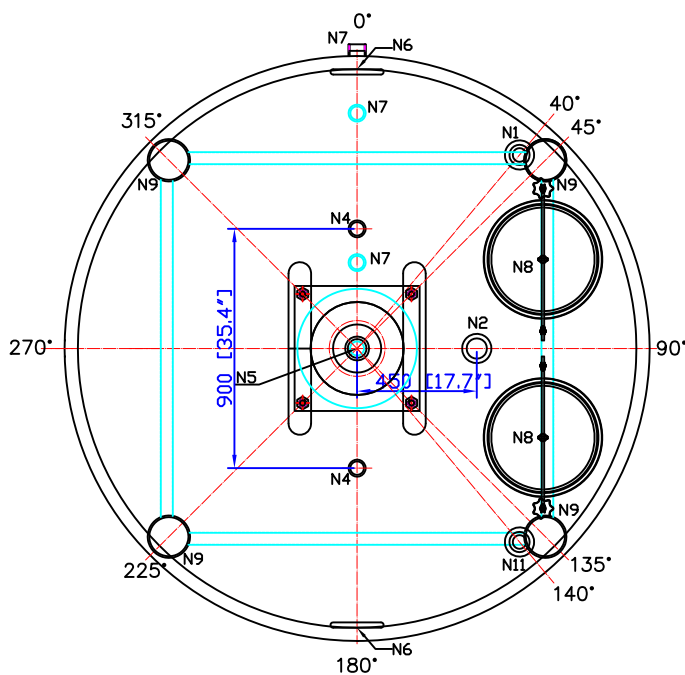

SWEEP BLADE

TANK 1

NO.	ITEM	SIZE	MAT	QTY
N11	EXTRA PORT	2"x3"	304	1
N9	LEG		304	4
N8	MANWAY	ø20"	304	2
N7	JACKET	2"FNPT	304	4
N6	LUG		304	2
N5	OUTLET	4"	304	1
N4	CIP	2"x3"	304	2
N2	VENT	3"	304	1
N1	INLET	2"x3"	304	1
NO.	ITEM	SIZE	MAT	QTY

SWEEP BLADE

TANK 2

NO.	ITEM	SIZE	MAT	QTY
N11	EXTRA PORT	2"x3"	304	1
N9	LEG		304	4
N8	MANWAY	Ø20"	304	2
N7	JACKET	2"FNPT	304	4
N6	LUG		304	2
N5	OUTLET	4"	304	1
N4	CIP	2"x3"	304	2
N2	VENT	3"	304	1
N1	INLET	2"x3"	304	1

SWEEP BLADE

TANK 3

NO.	ITEM	SIZE	MAT	QTY
N11	EXTRA PORT	2"X3"	304	1
N9	LEG		304	4
N8	MANWAY	Ø20"	304	2
N7	JACKET	2"FNPT	304	4
N6	LUG		304	2
N5	OUTLET	4"	304	1
N4	CIP	2"X3"	304	2
N2	VENT	3"	304	1
N1	INLET	2"X3"	304	1
NO.	ITEM	SIZE	MAT	QTY