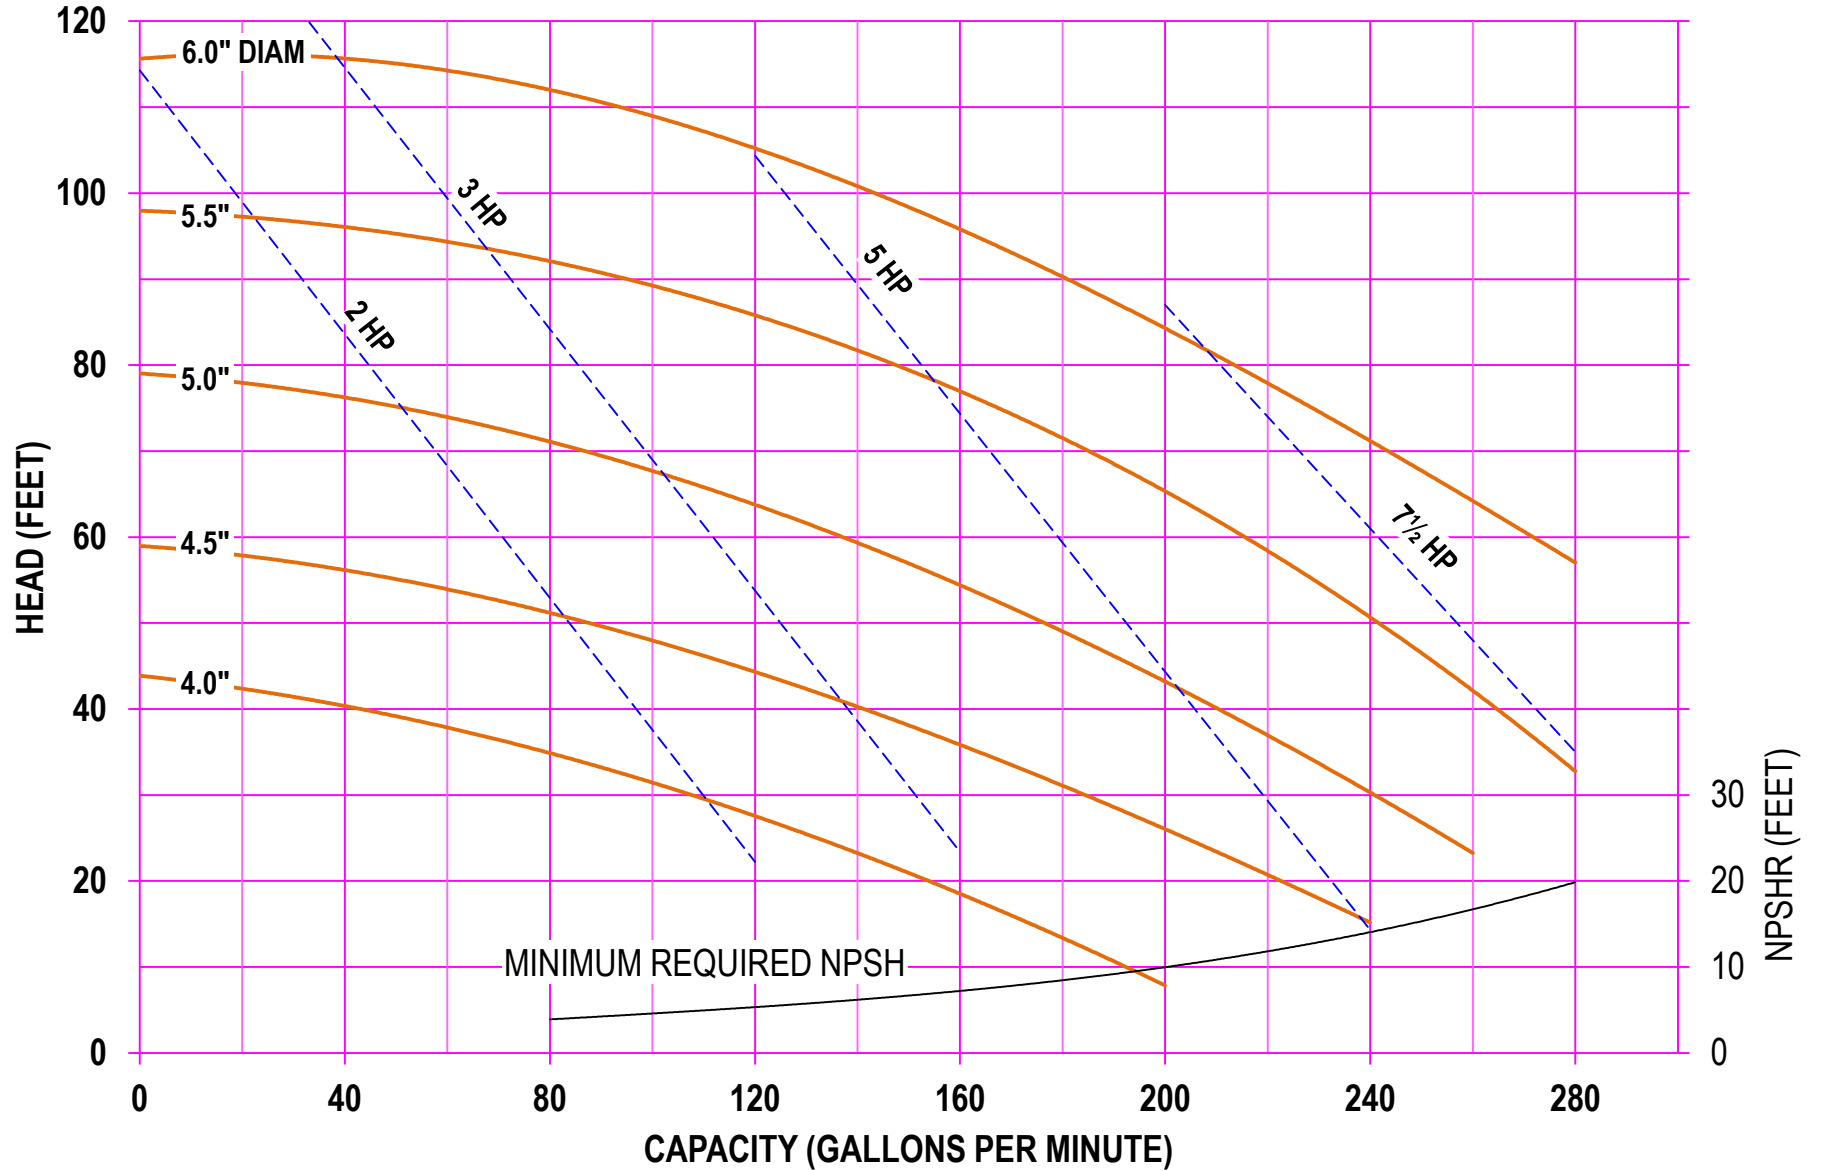

AMPCO PUMPS COMPANY, INC.
AC-SERIES 316 2½ x 1½
2900 RPM