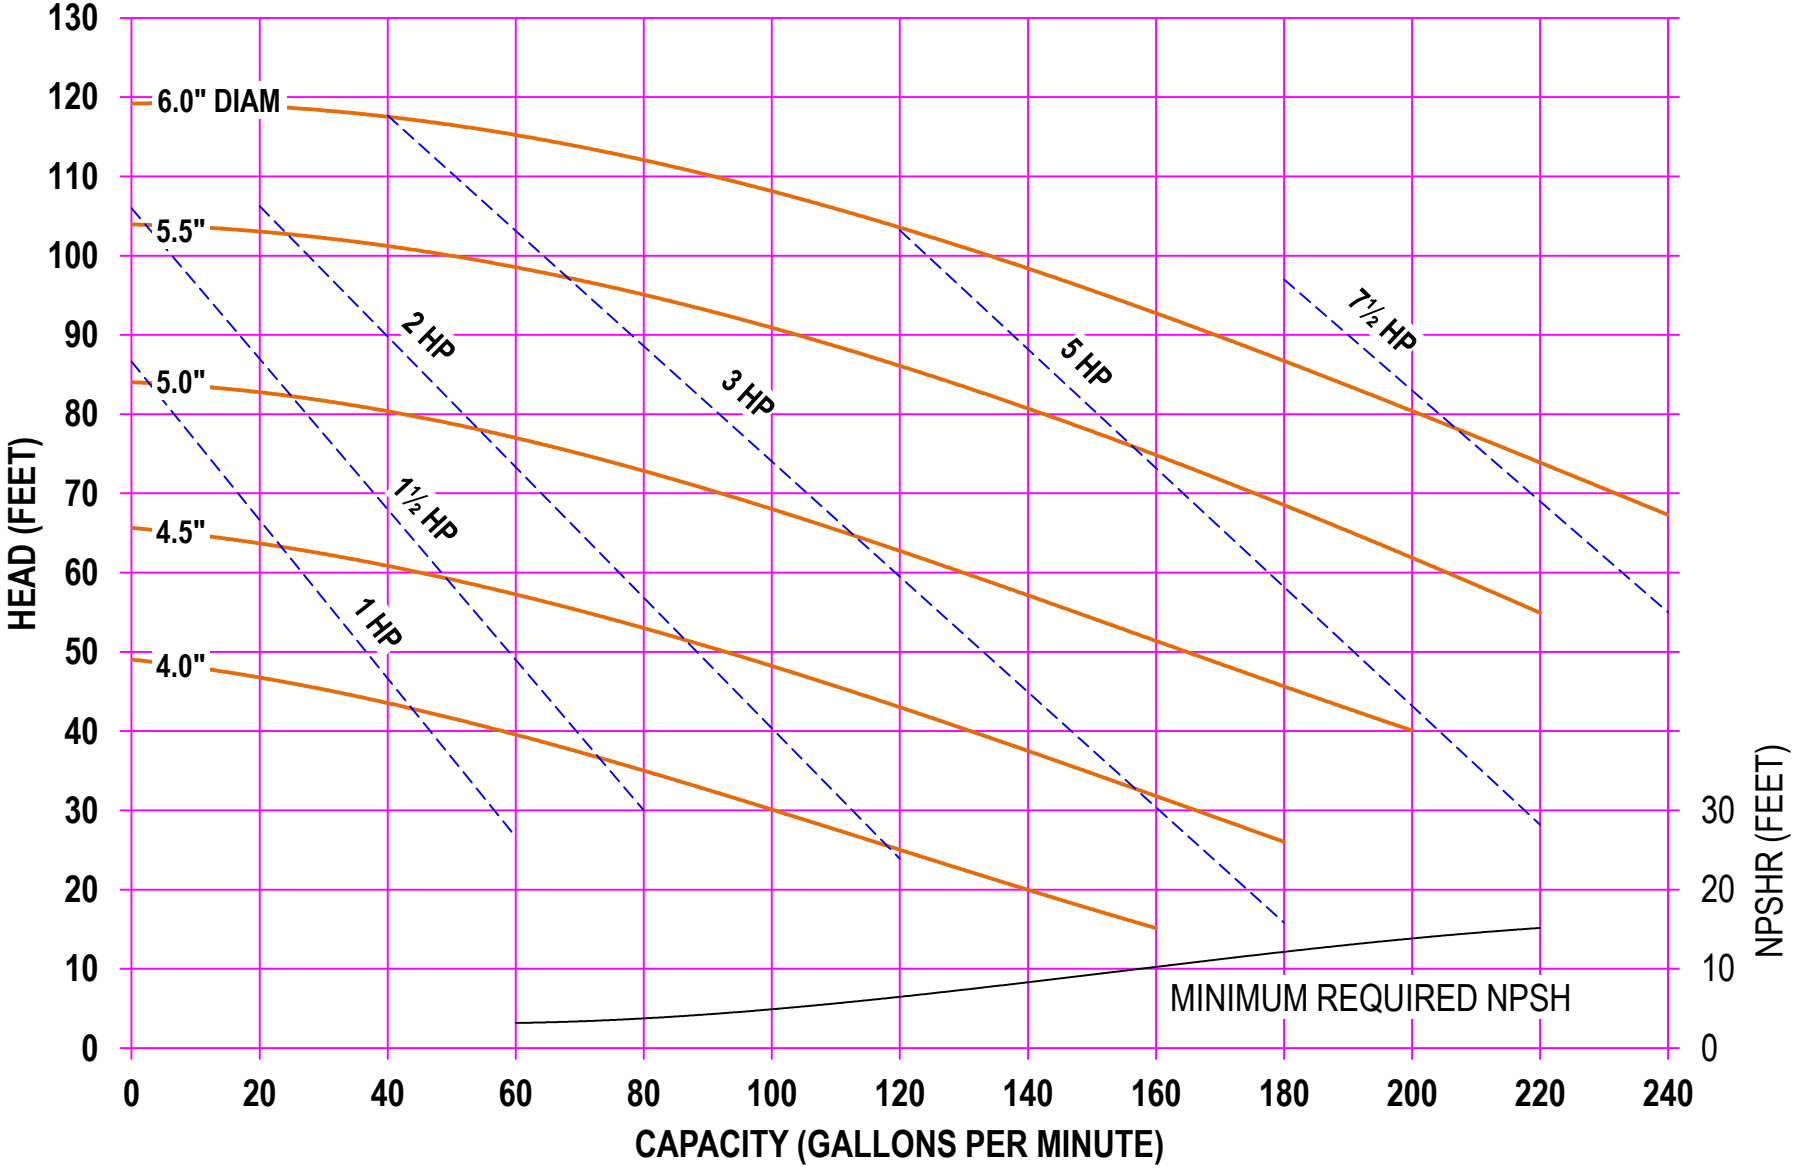

AMPCO PUMPS COMPANY, INC.
AC-SERIES 214 2 x 1½
2900 RPM

AMPCO PUMPS COMPANY, INC.
AC-SERIES 214 2 x 1½
3500 RPM

AMPCO PUMPS COMPANY, INC.
AC-SERIES 216 2 x 1½
1750 RPM

AMPCO PUMPS COMPANY, INC.
AC-SERIES 216 2 x 1½
2900 RPM