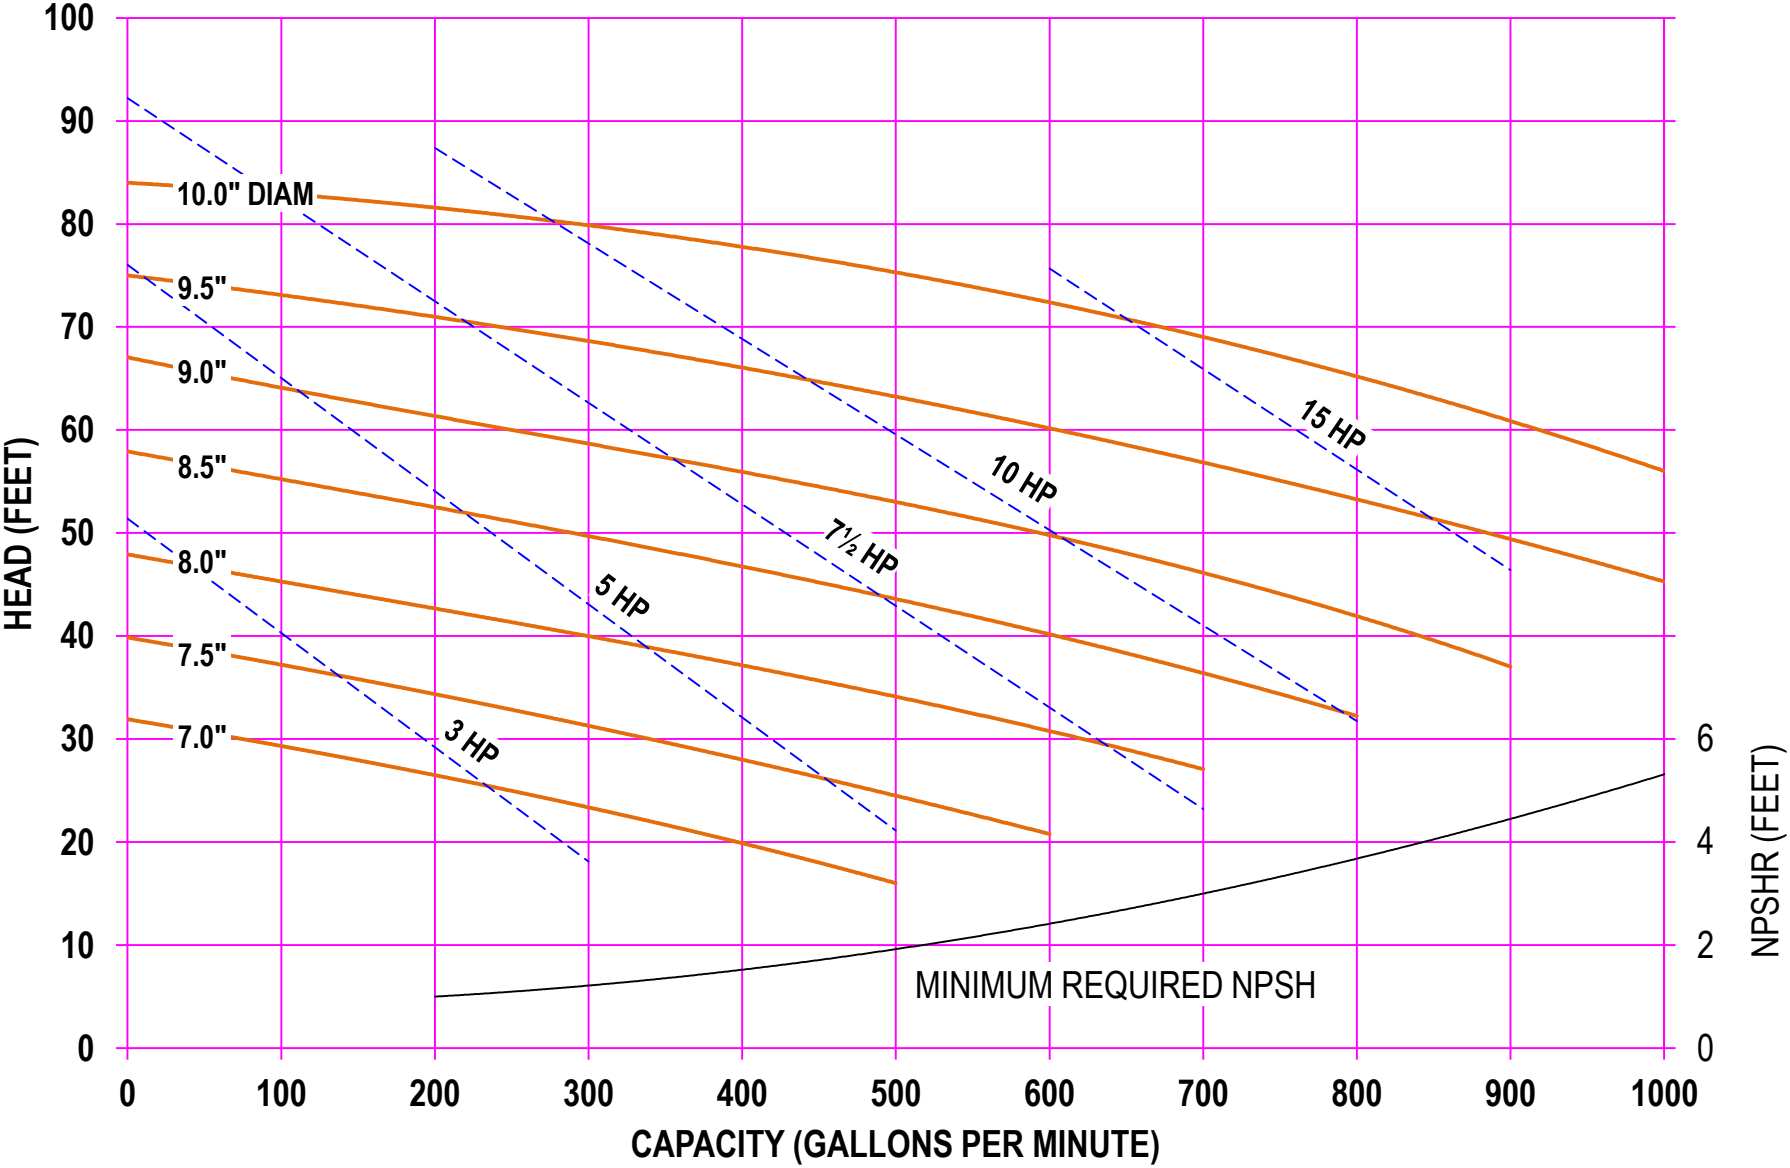

AMPCO PUMPS COMPANY, INC.
AC-SERIES 4410 4 x 4
1750 RPM

AMPCO PUMPS COMPANY, INC.
AC-SERIES 4410 4 x 4
2900 RPM

AMPCO PUMPS COMPANY, INC.
AC-SERIES 4410 4 x 4
3500 RPM

AMPCO PUMPS COMPANY, INC.
AC-SERIES 6410 6 x 4
1450 RPM