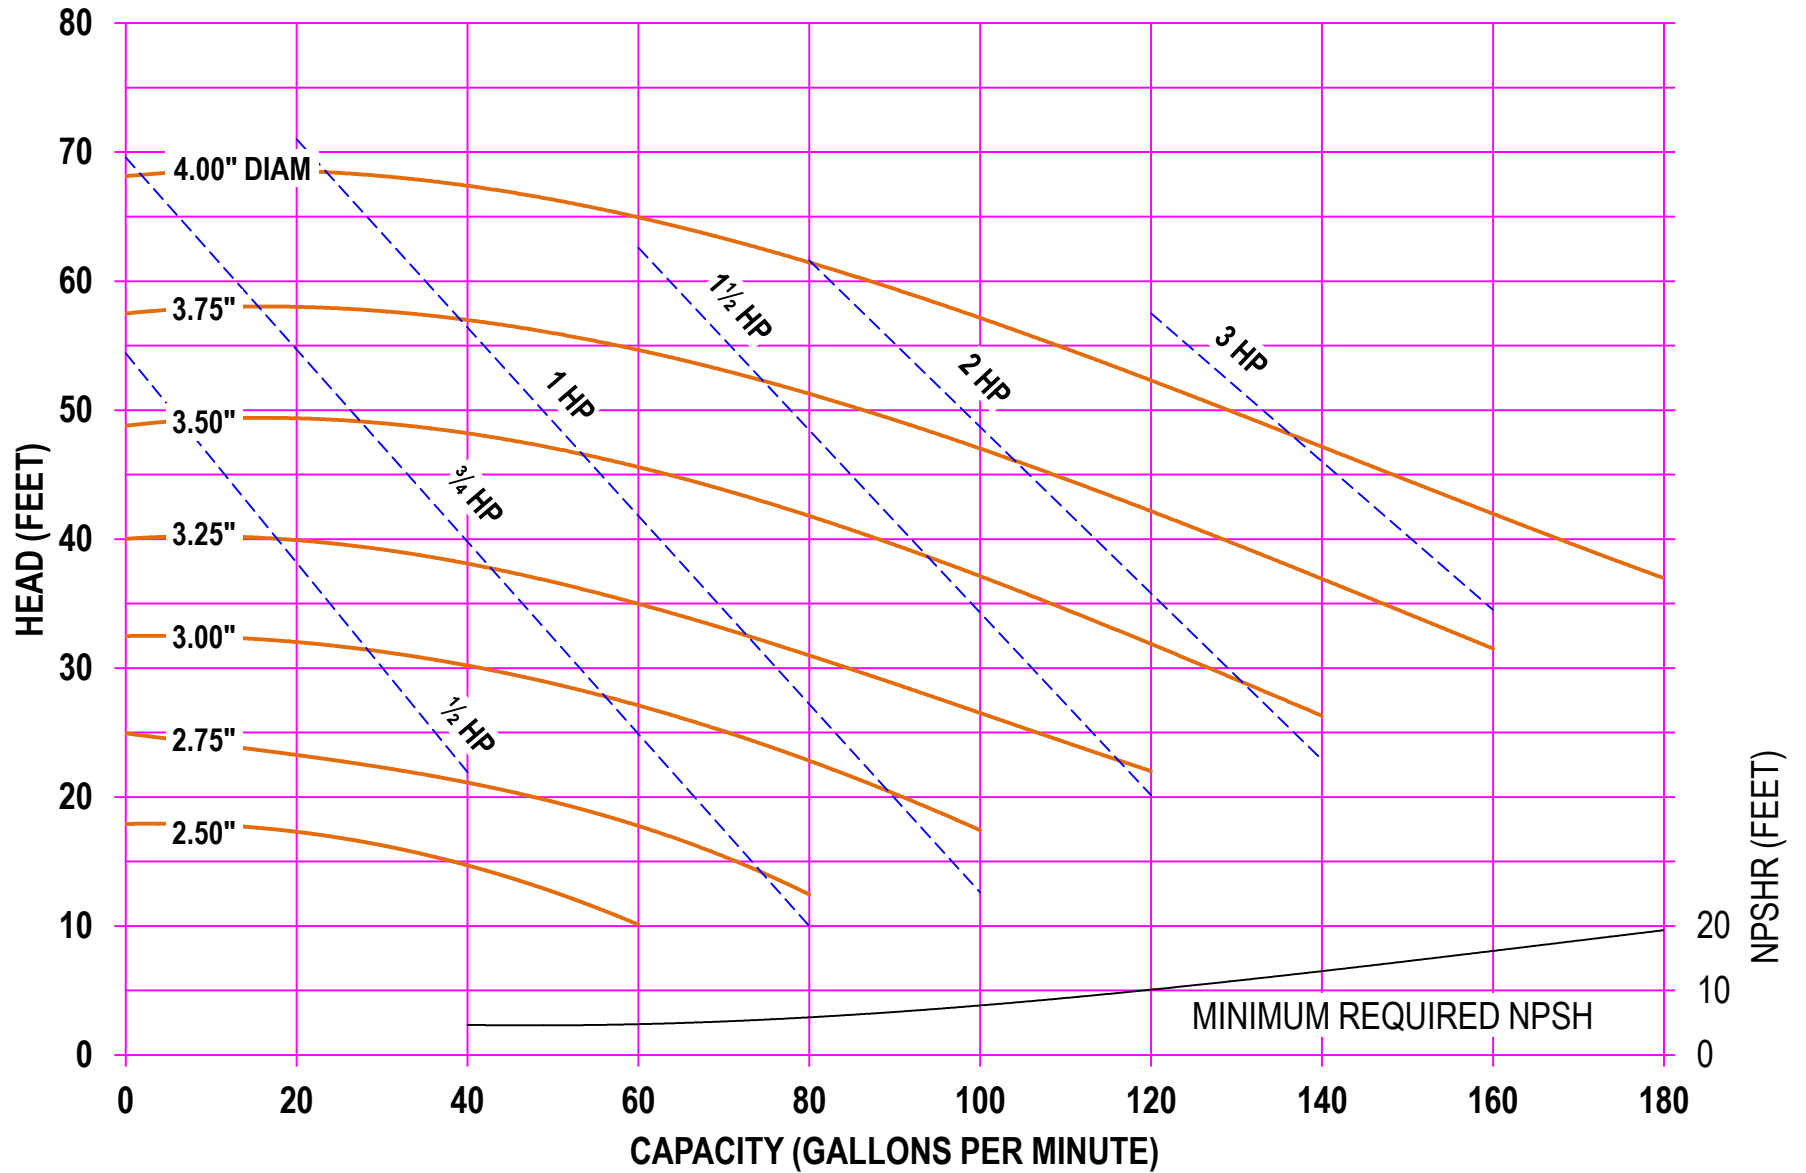

AMPCO PUMPS COMPANY, INC.
AC-SERIES 214 2 x 1½
3500 RPM