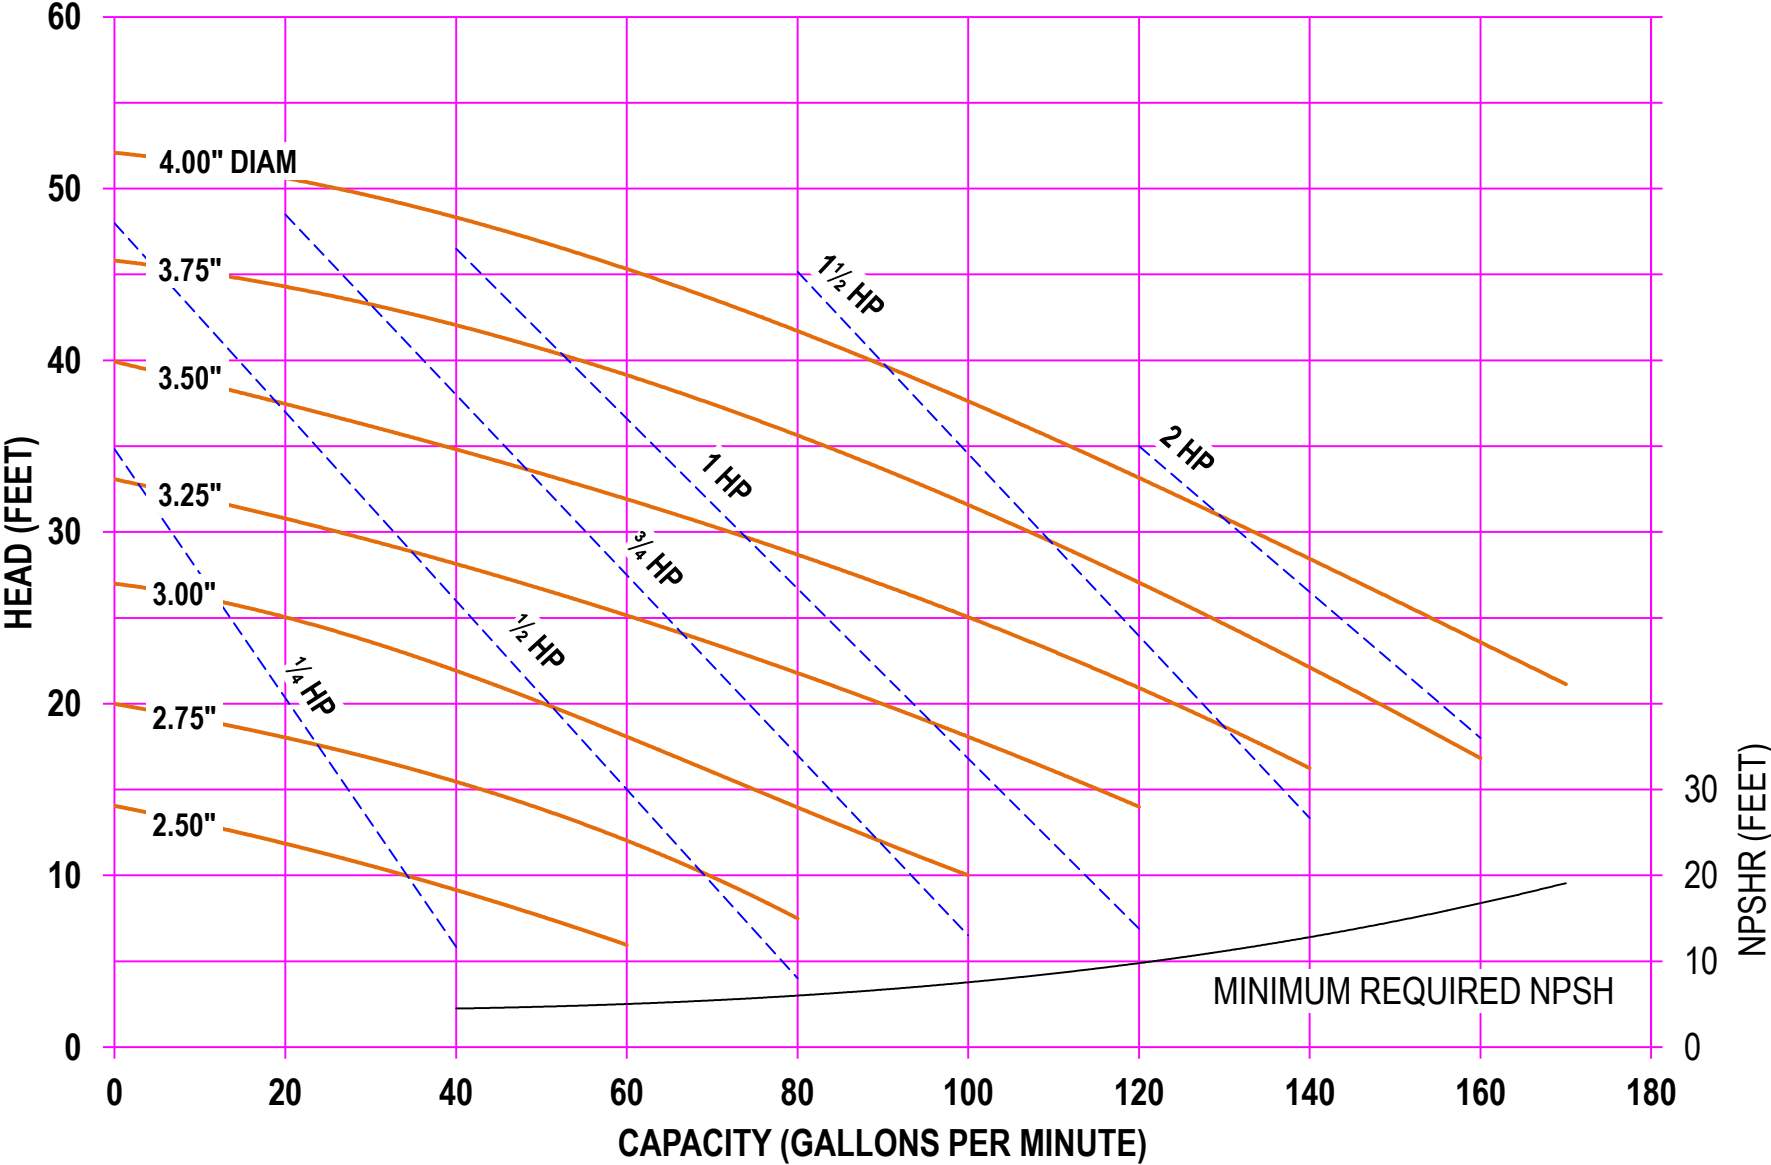

AMPCO PUMPS COMPANY, INC.
AC-SERIES 214 2 x 1½
2900 RPM