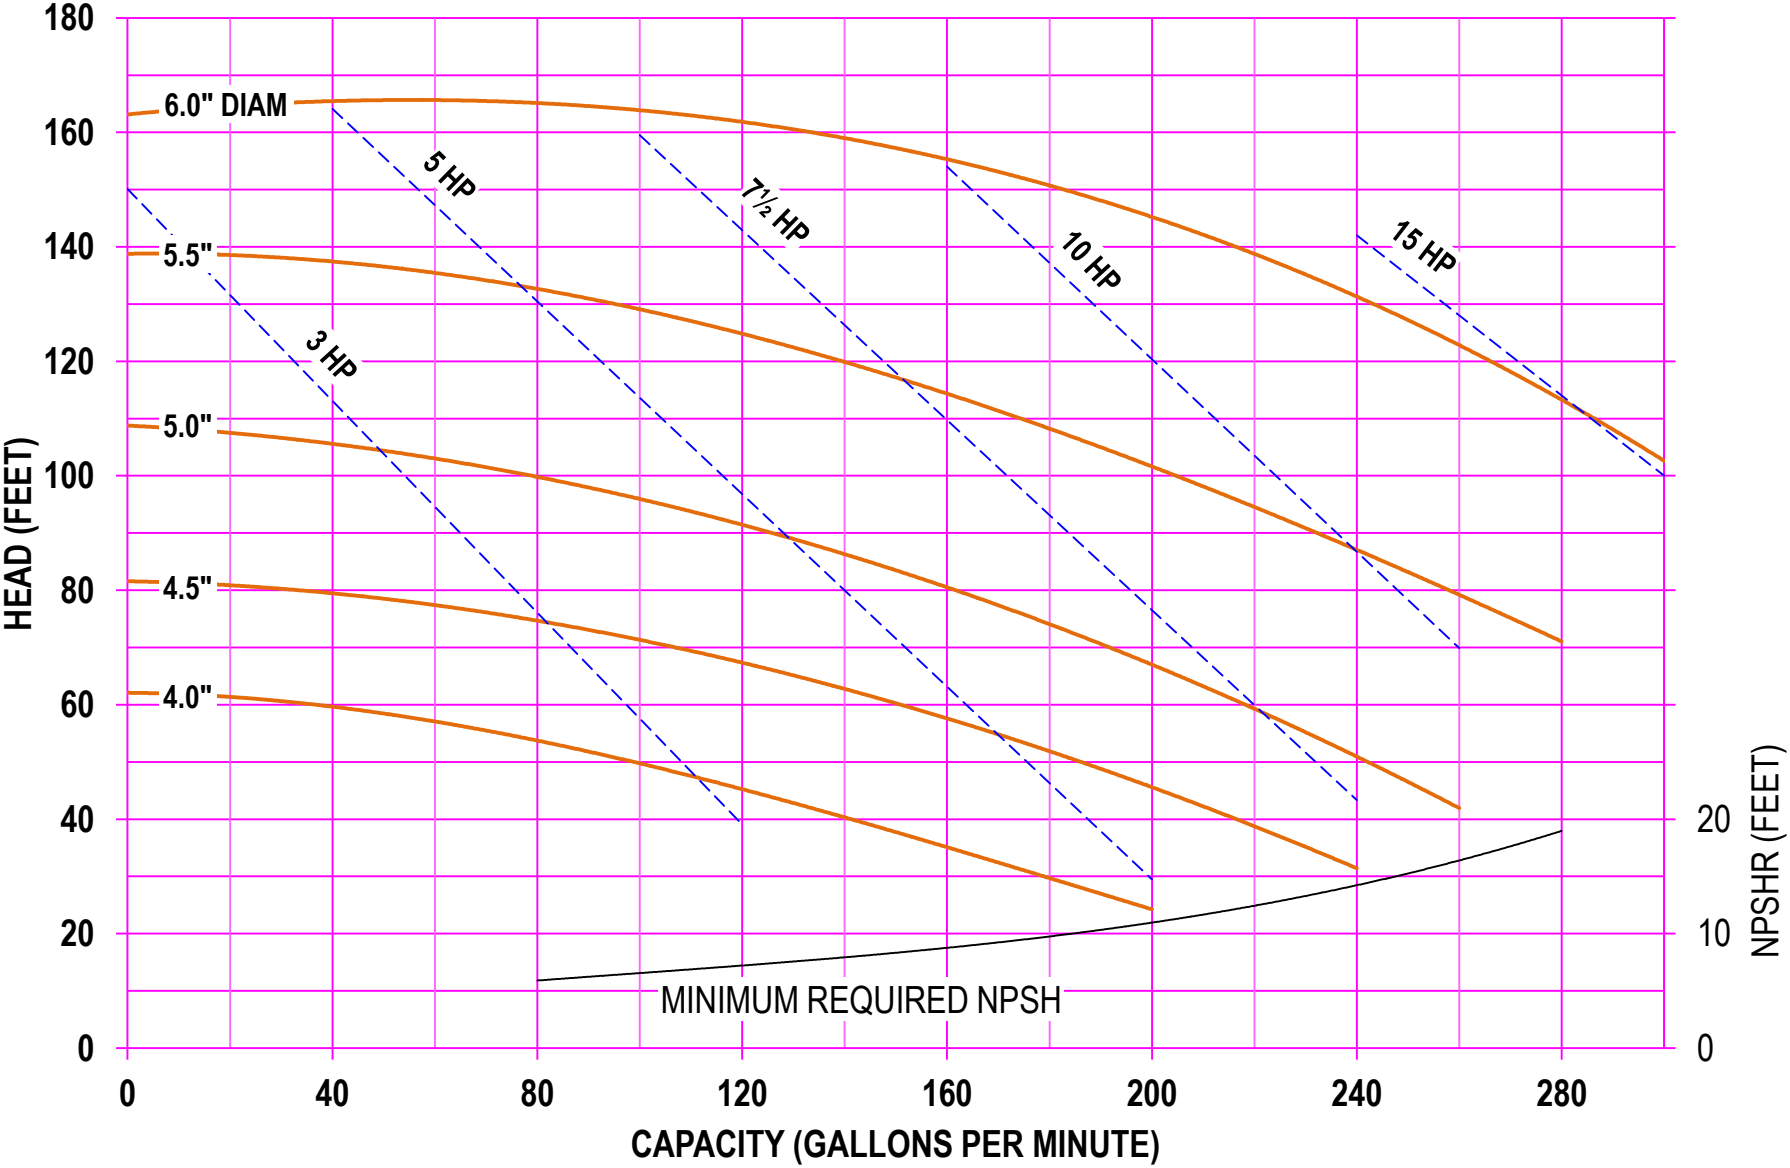

AMPCO PUMPS COMPANY, INC.
AC-SERIES 316 2½ x 1½
3500 RPM