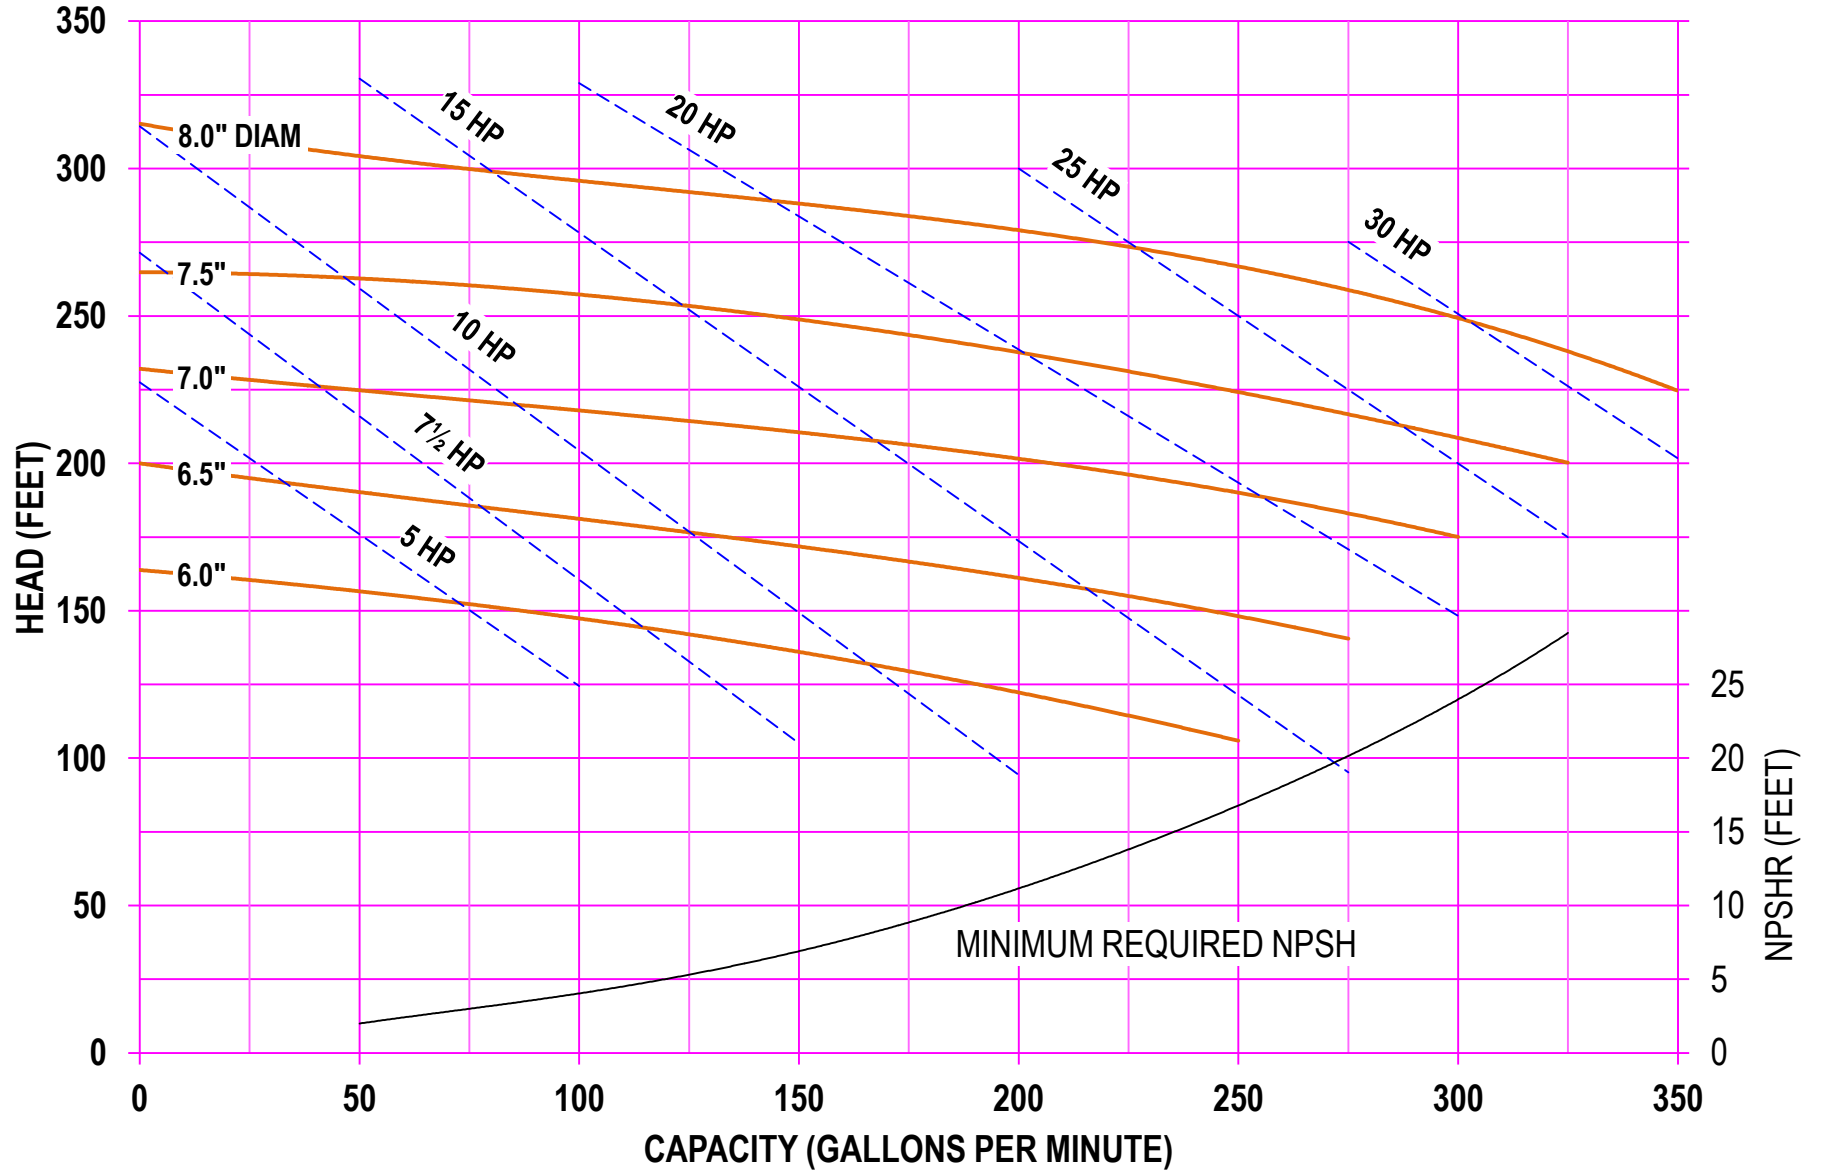

AMPCO PUMPS COMPANY, INC.
AC-SERIES 216 2 x 1½
3500 RPM

AMPCO PUMPS COMPANY, INC.
AC-SERIES 218 2 x 1½
1750 RPM

AMPCO PUMPS COMPANY, INC.
AC-SERIES 218 2 x 1½
2900 RPM

AMPCO PUMPS COMPANY, INC.
AC-SERIES 218 2 x 1½
3500 RPM