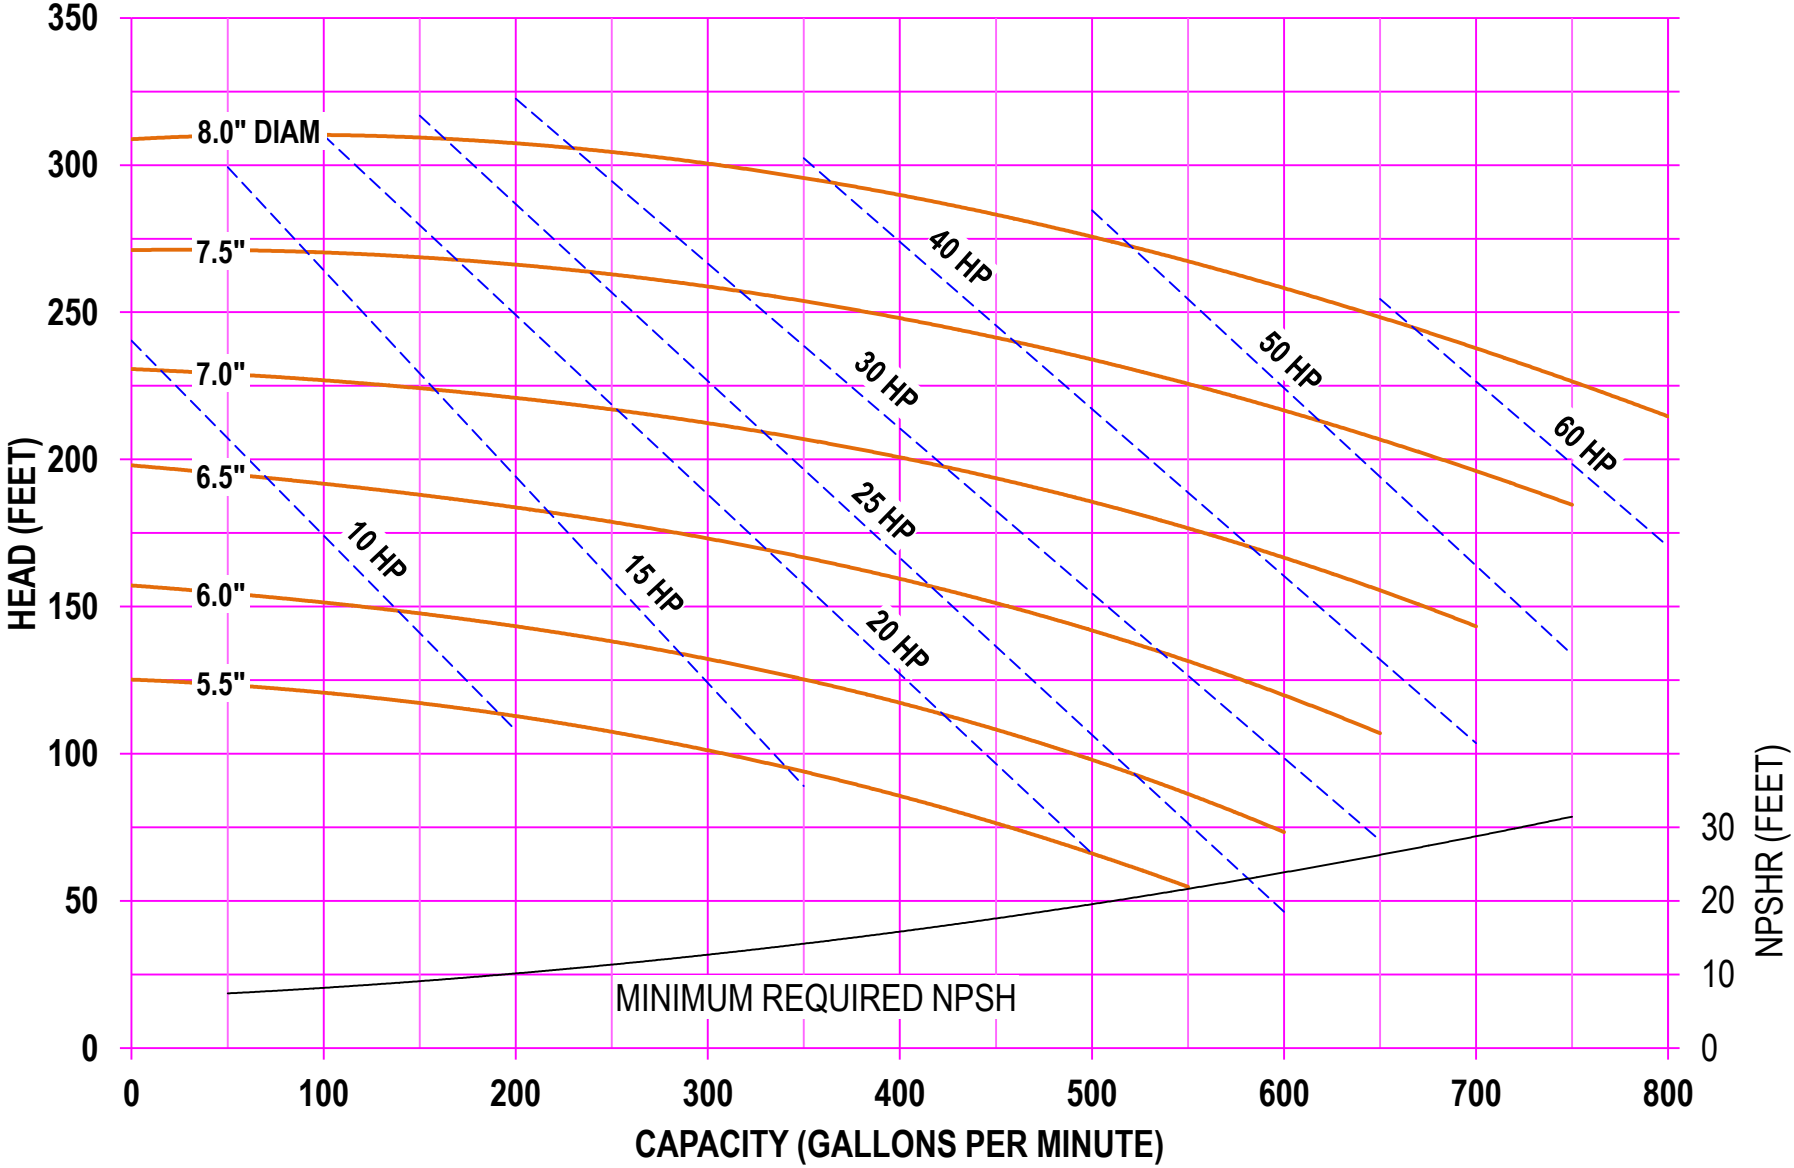

AMPCO PUMPS COMPANY, INC.
AC-SERIES 428 4 x 2
1750 RPM

AMPCO PUMPS COMPANY, INC.
AC-SERIES 428 4 x 2
2900 RPM

AMPCO PUMPS COMPANY, INC.
AC-SERIES 428 4 x 2
3500 RPM

AMPCO PUMPS COMPANY, INC.
AC-SERIES 4410 4 x 4
1450 RPM