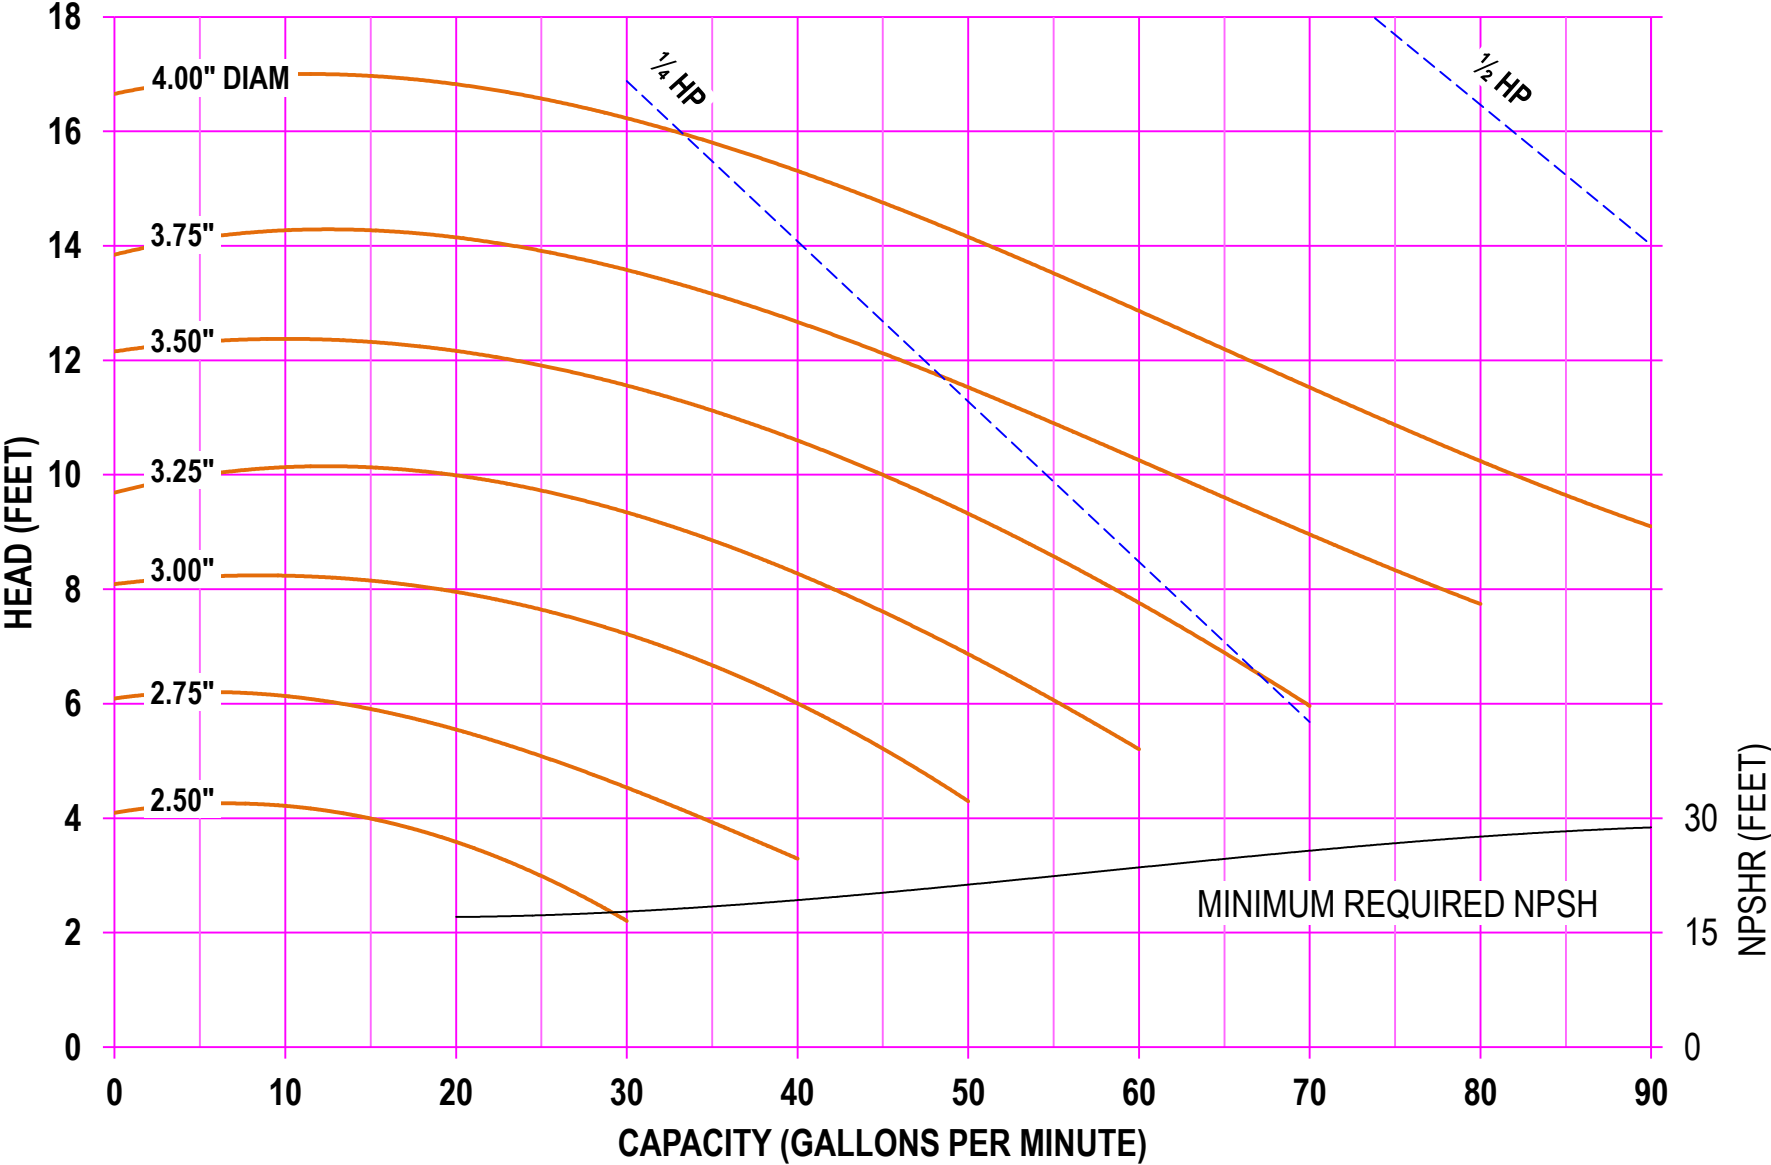

AMPCO PUMPS COMPANY, INC.
AC-SERIES 114 1½ x 1½
1750 RPM

AMPCO PUMPS COMPANY, INC.
AC-SERIES 114 1½ x 1½
2900 RPM

AMPCO PUMPS COMPANY, INC.
AC-SERIES 114 1½ x 1½
3500 RPM

AMPCO PUMPS COMPANY, INC.
AC-SERIES 214 2 x 1½
1750 RPM