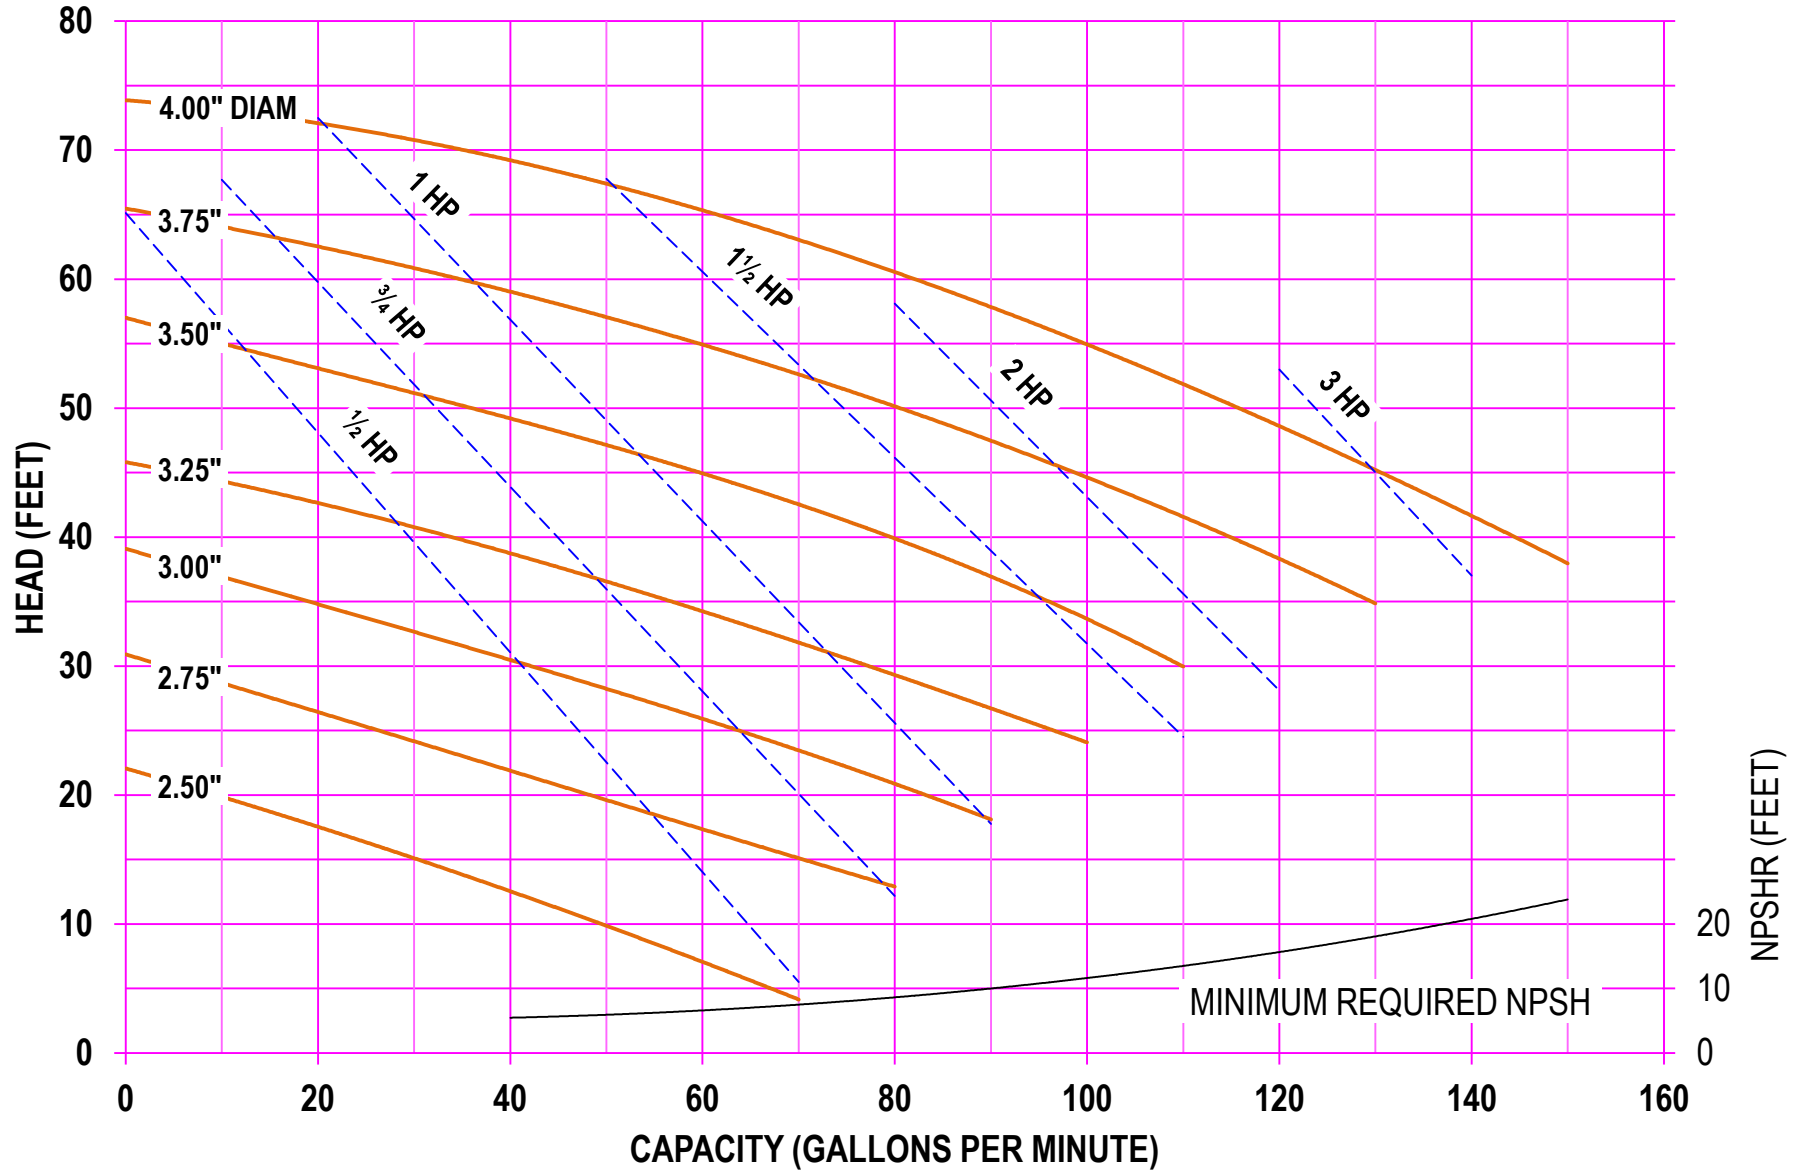

AMPCO PUMPS COMPANY, INC.
AC-SERIES 114 1½ x 1½
3500 RPM