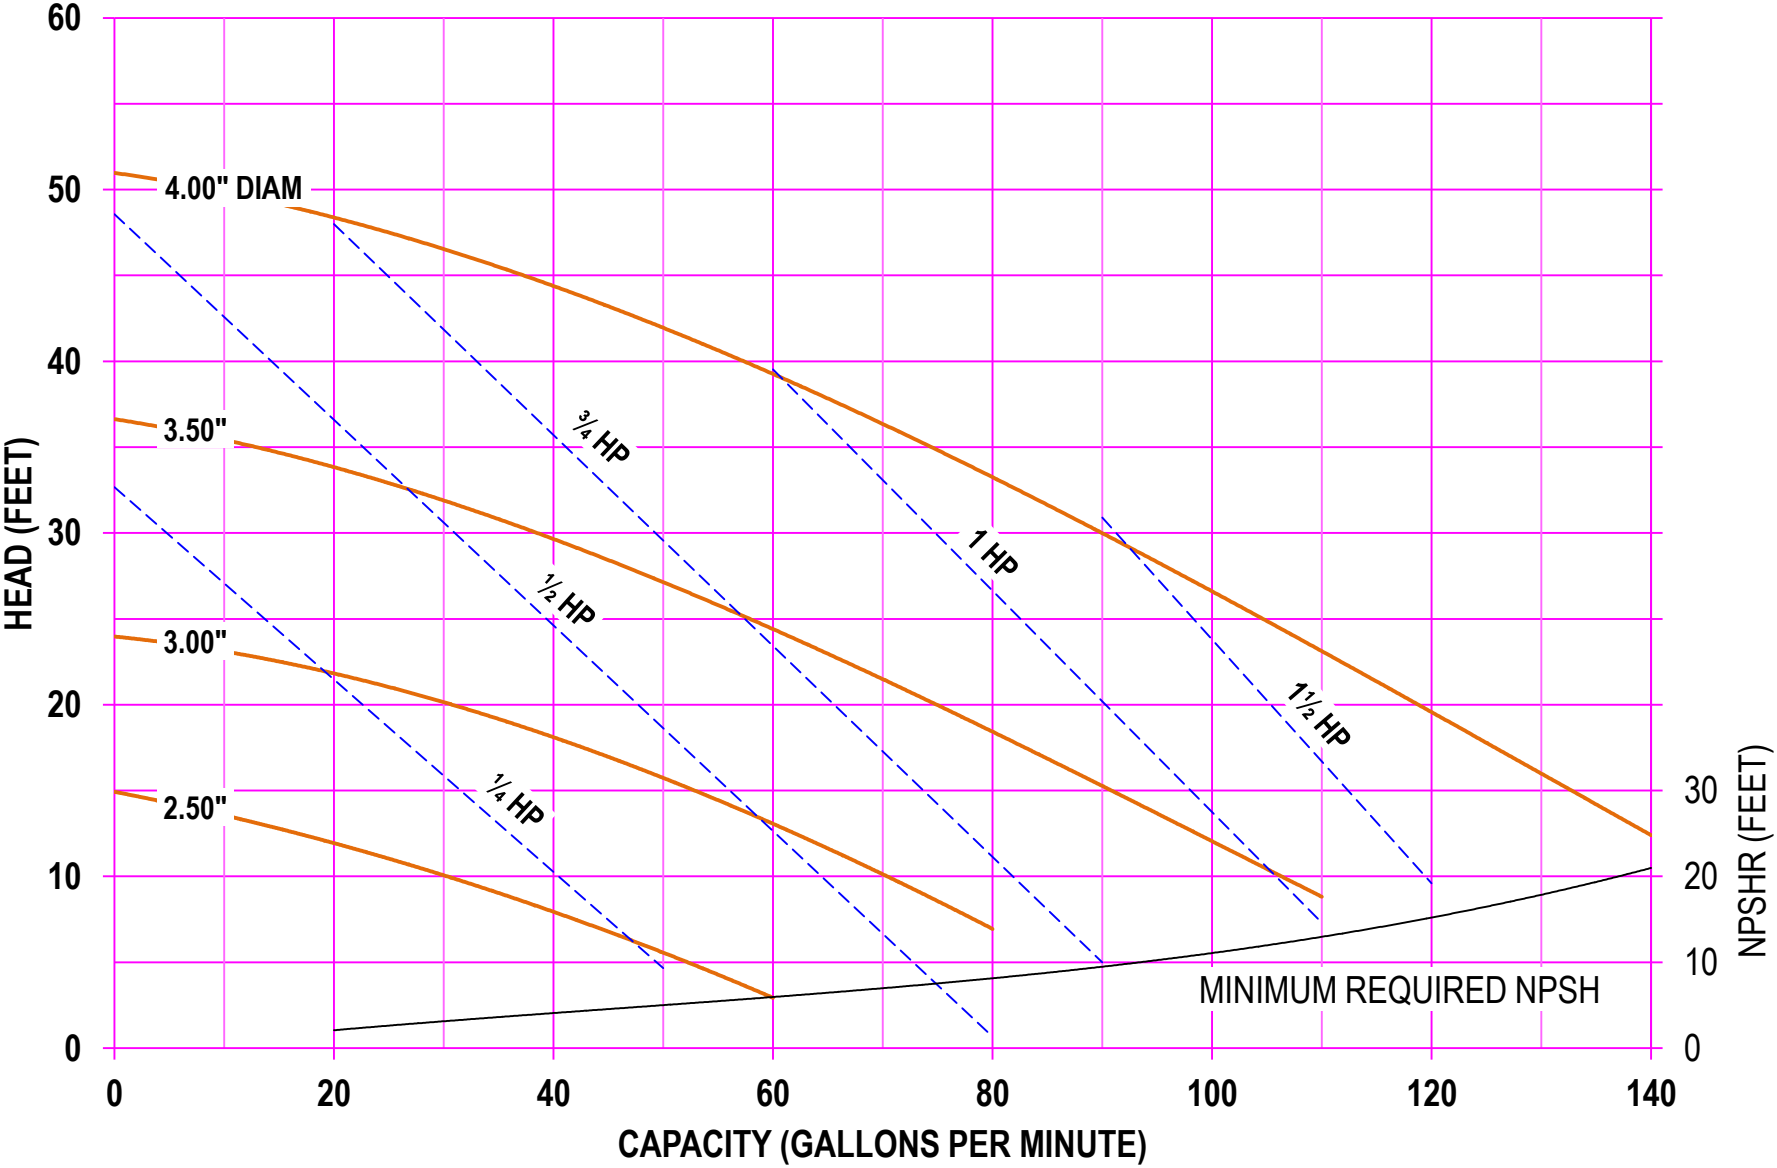

AMPCO PUMPS COMPANY, INC.
AC-SERIES 114 1½ x 1½
1750 RPM

AMPCO PUMPS COMPANY, INC.
AC-SERIES 114 1½ x 1½
2900 RPM

AMPCO PUMPS COMPANY, INC.
AC-SERIES 114 1½ x 1½
3500 RPM

AMPCO PUMPS COMPANY, INC.
AC-SERIES 214 2 x 1½
1750 RPM