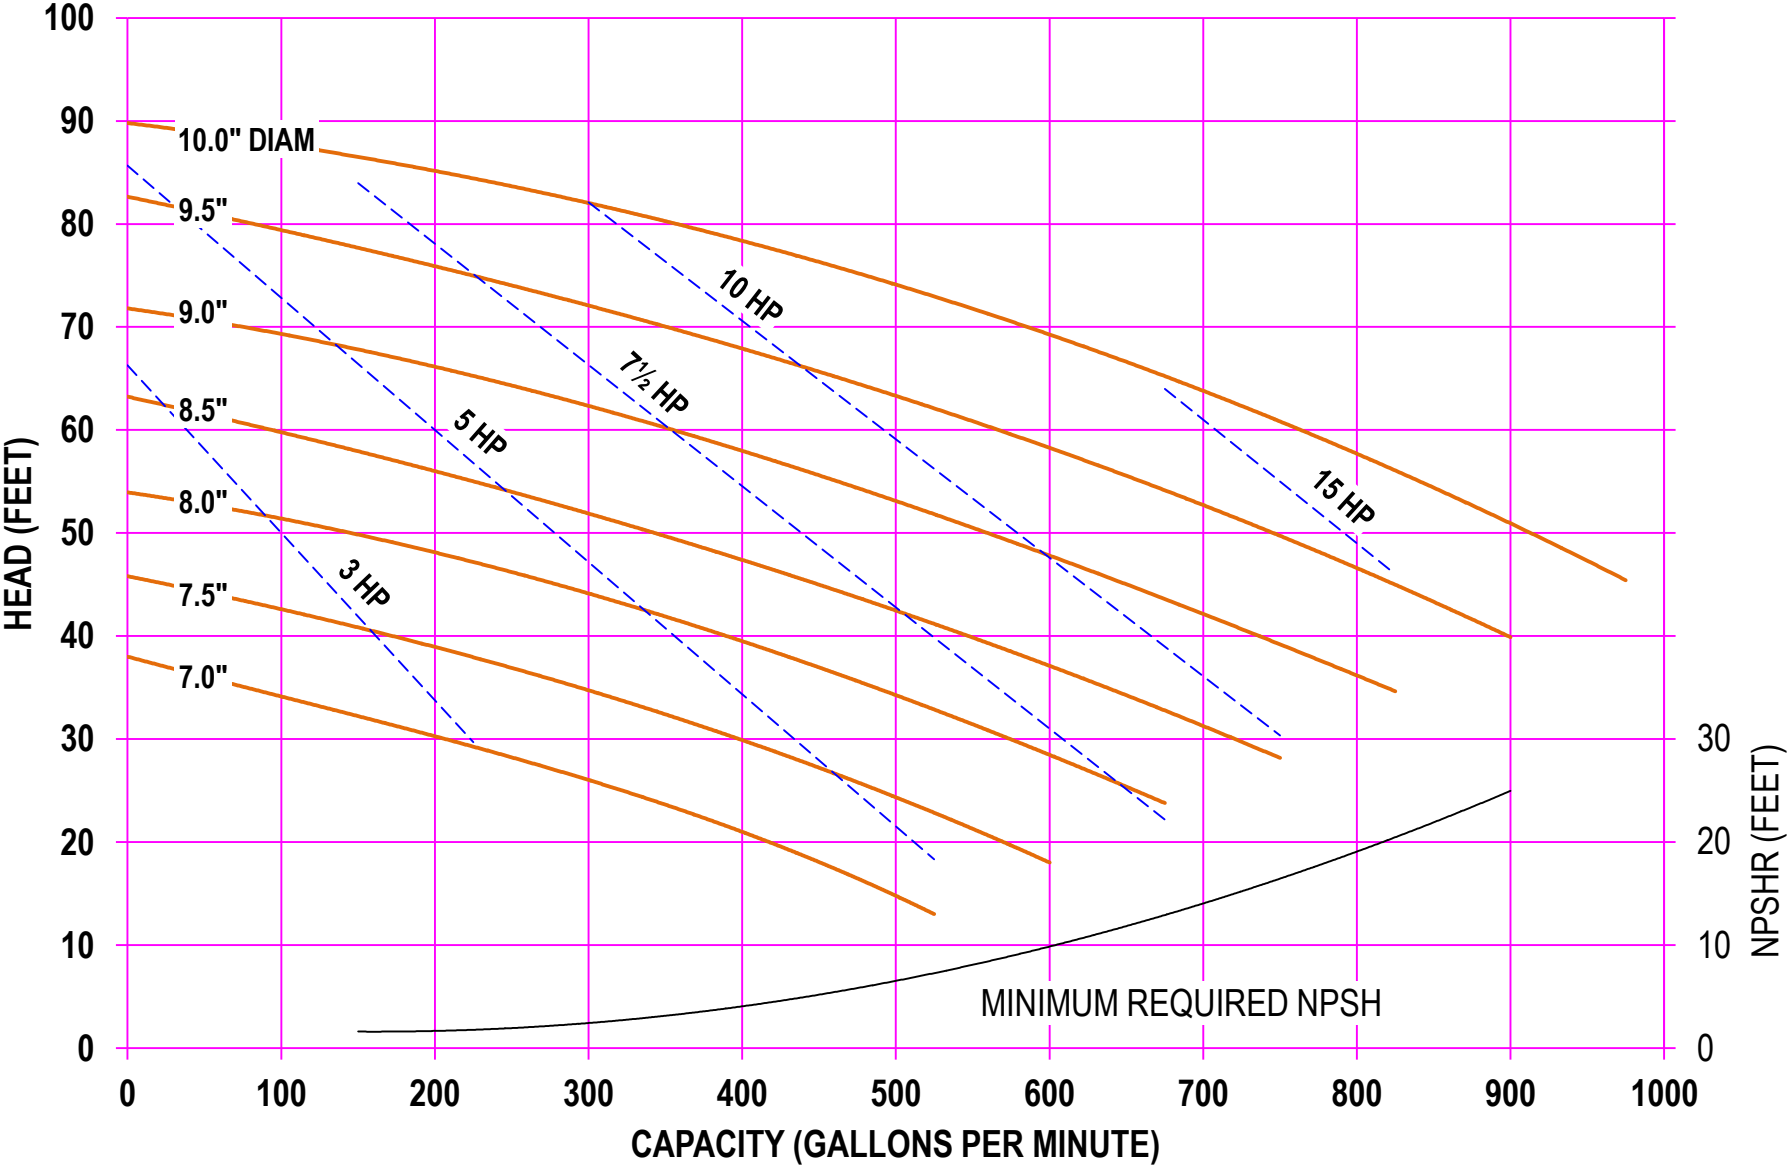

AMPCO PUMPS COMPANY, INC.
AC-SERIES 428 4 x 2
1750 RPM

AMPCO PUMPS COMPANY, INC.
AC-SERIES 428 4 x 2
2900 RPM

AMPCO PUMPS COMPANY, INC.
AC-SERIES 428 4 x 2
3500 RPM

AMPCO PUMPS COMPANY, INC.
AC-SERIES 4410 4 x 4
1450 RPM