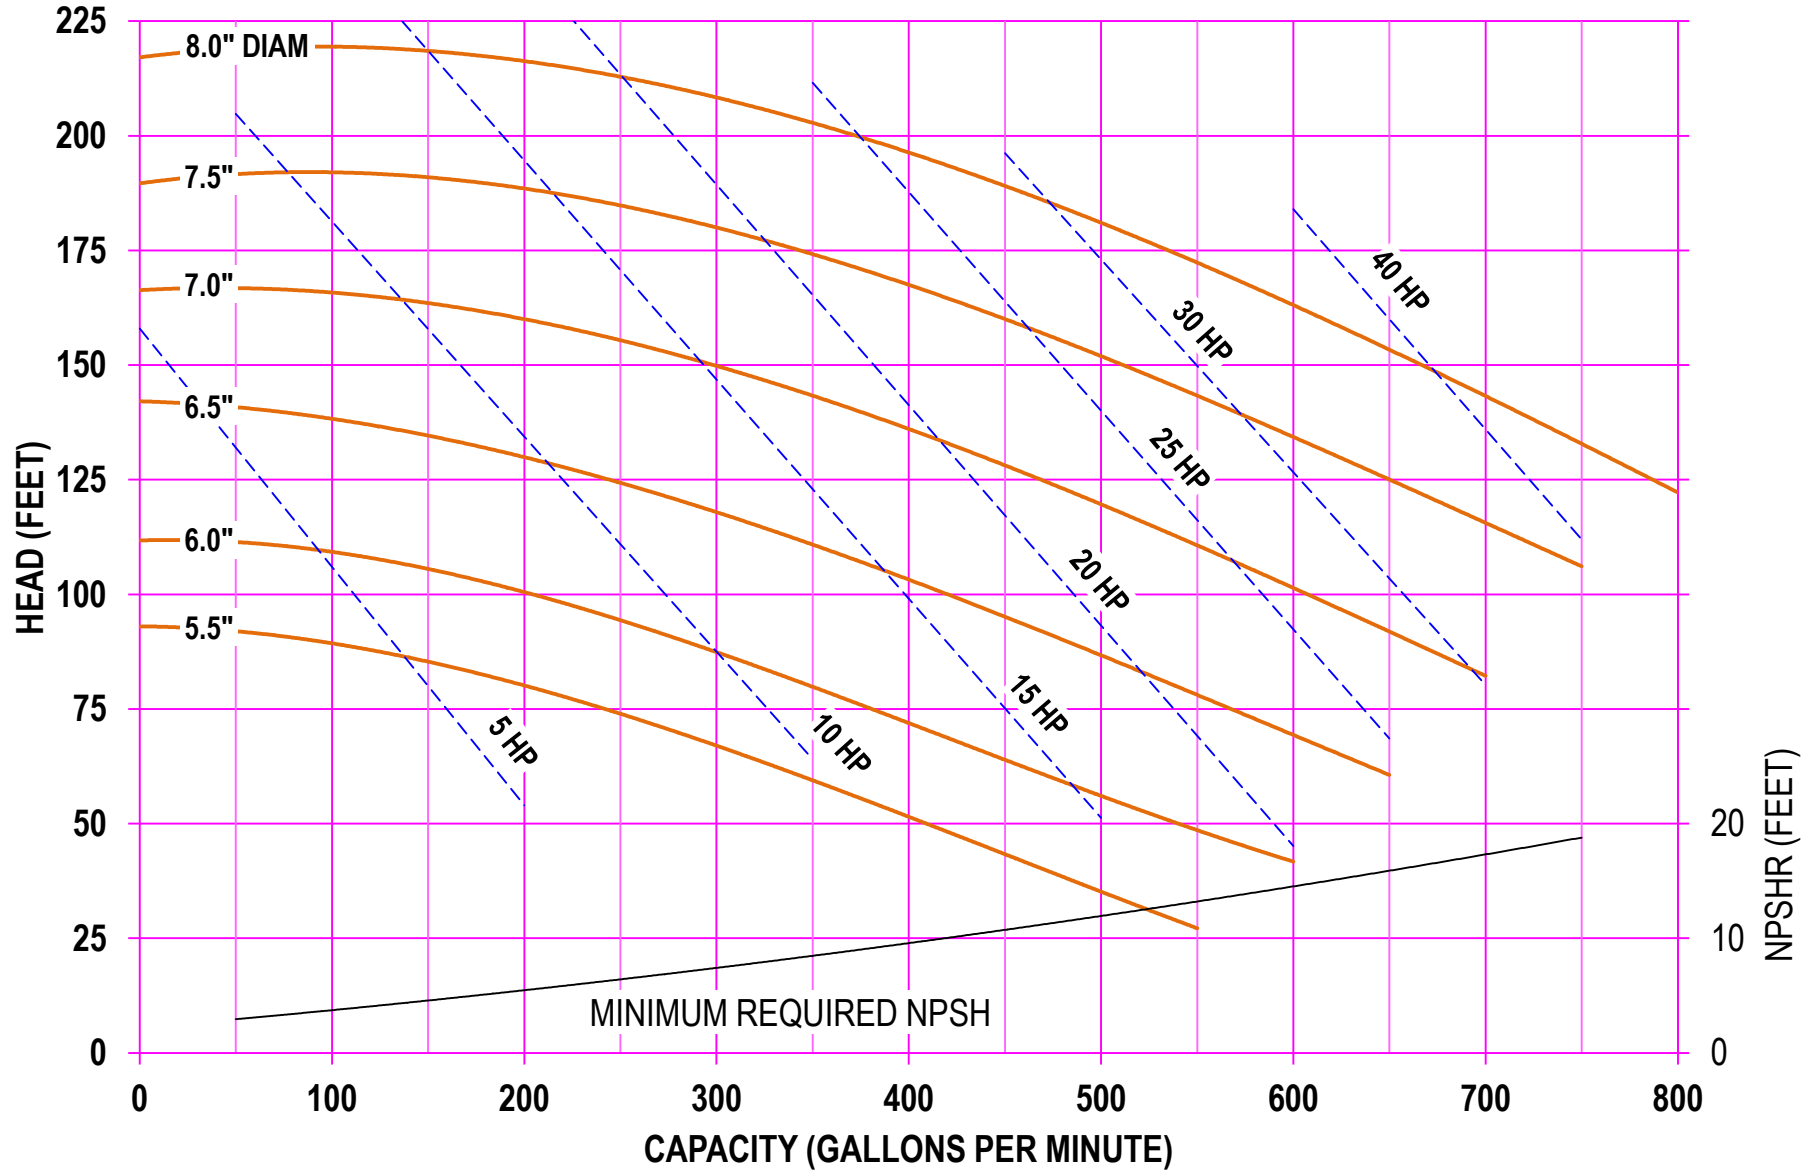

AMPCO PUMPS COMPANY, INC.
AC-SERIES 428 4 x 2
1750 RPM

AMPCO PUMPS COMPANY, INC.
AC-SERIES 428 4 x 2
2900 RPM

AMPCO PUMPS COMPANY, INC.
AC-SERIES 428 4 x 2
3500 RPM

AMPCO PUMPS COMPANY, INC.
AC-SERIES 4410 4 x 4
1450 RPM