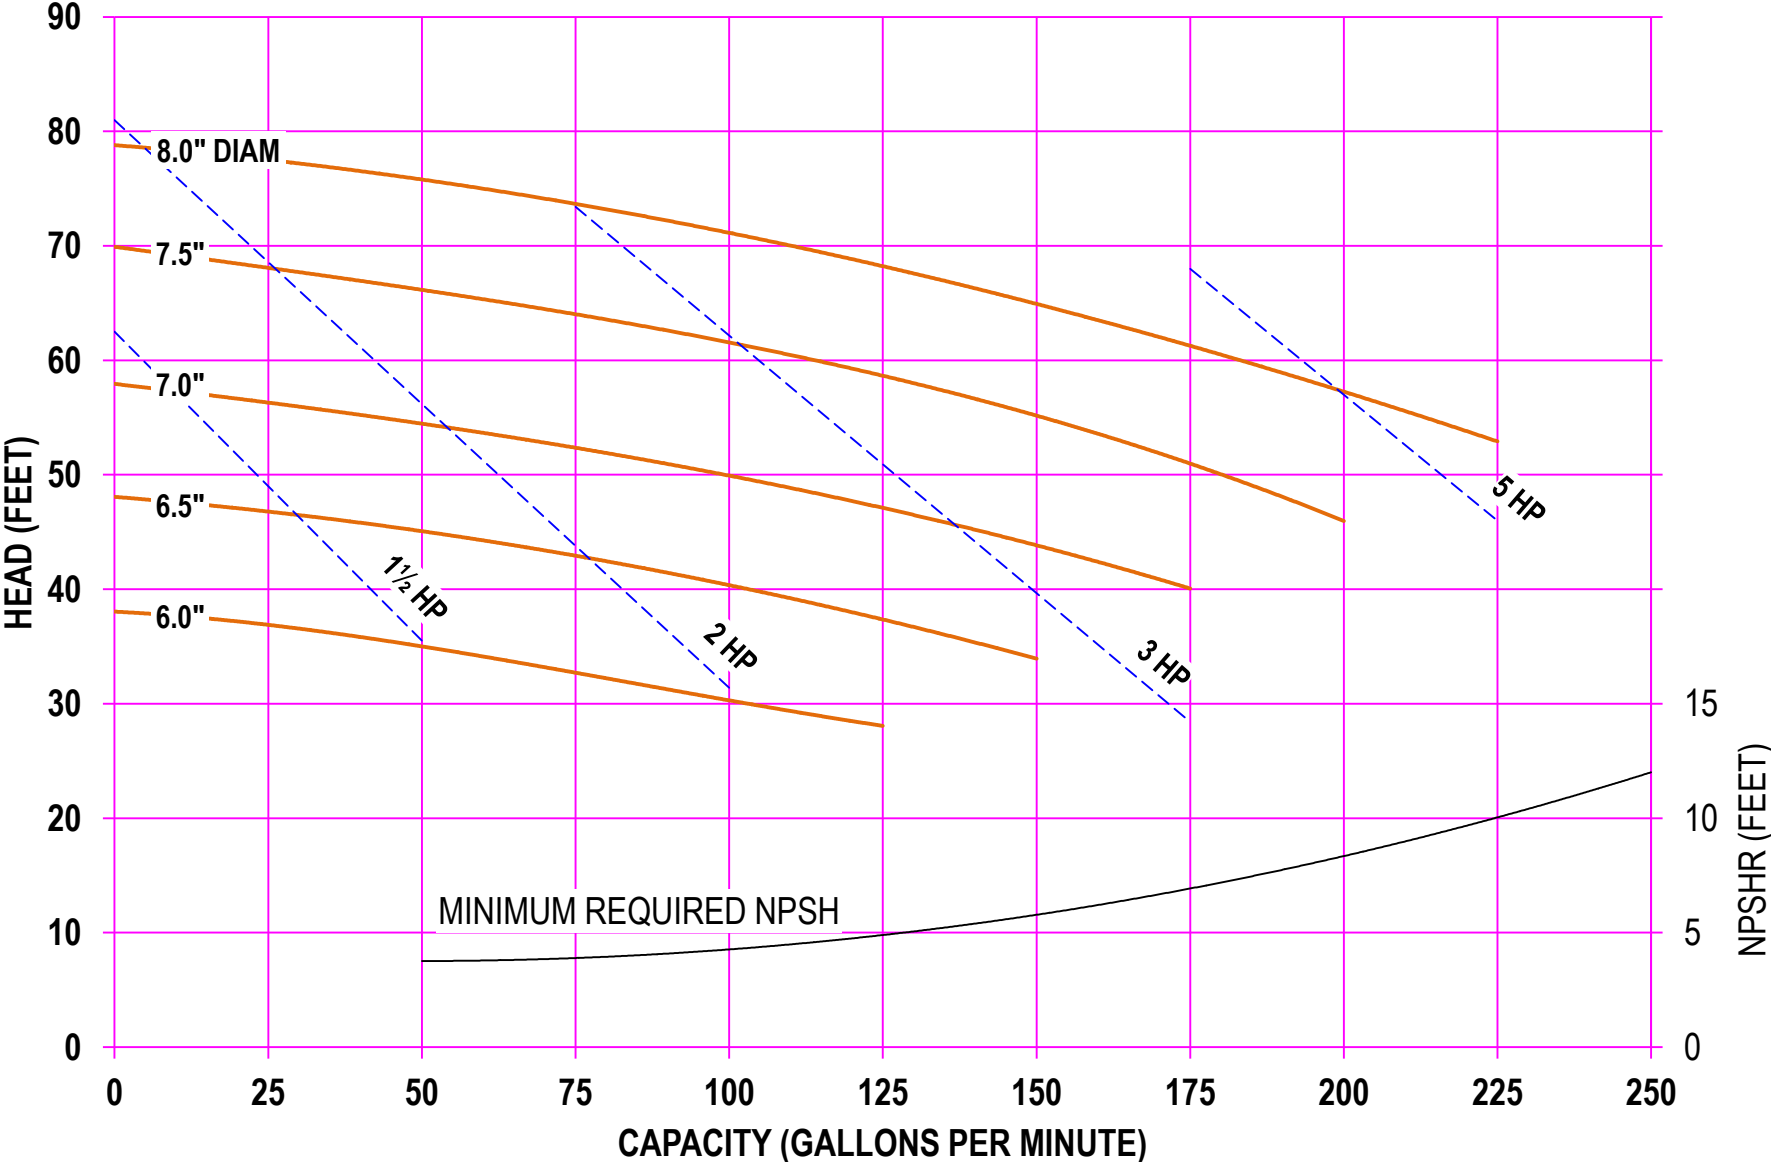

AMPCO PUMPS COMPANY, INC.
AC-SERIES 316 2½ x 1½
1750 RPM

AMPCO PUMPS COMPANY, INC.
AC-SERIES 316 2½ x 1½
2900 RPM

AMPCO PUMPS COMPANY, INC.
AC-SERIES 316 2½ x 1½
3500 RPM

AMPCO PUMPS COMPANY, INC.
AC-SERIES 318 3 x 1½
1750 RPM