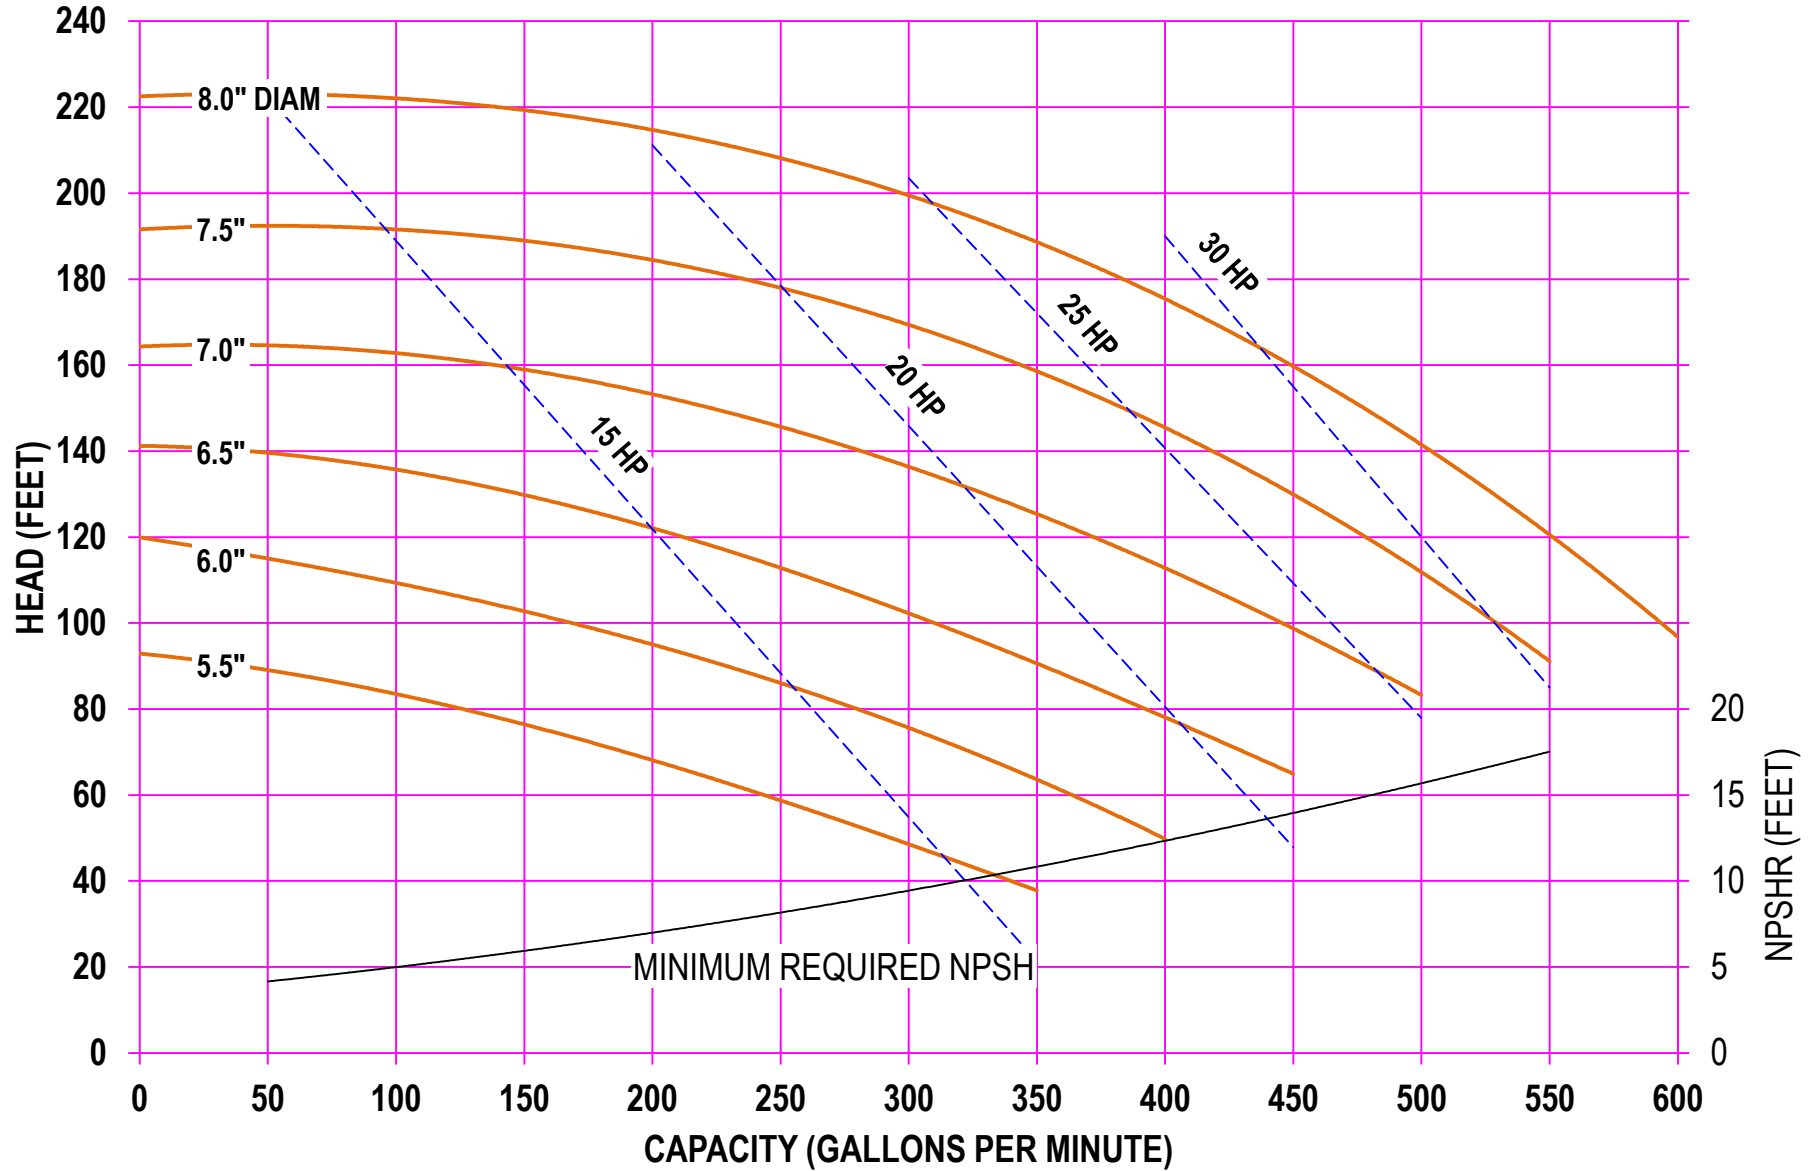

AMPCO PUMPS COMPANY, INC.
AC-SERIES 428 4 x 2
1750 RPM

AMPCO PUMPS COMPANY, INC.
AC-SERIES 428 4 x 2
2900 RPM

AMPCO PUMPS COMPANY, INC.
AC-SERIES 428 4 x 2
3500 RPM

AMPCO PUMPS COMPANY, INC.
AC-SERIES 4410 4 x 4
1450 RPM