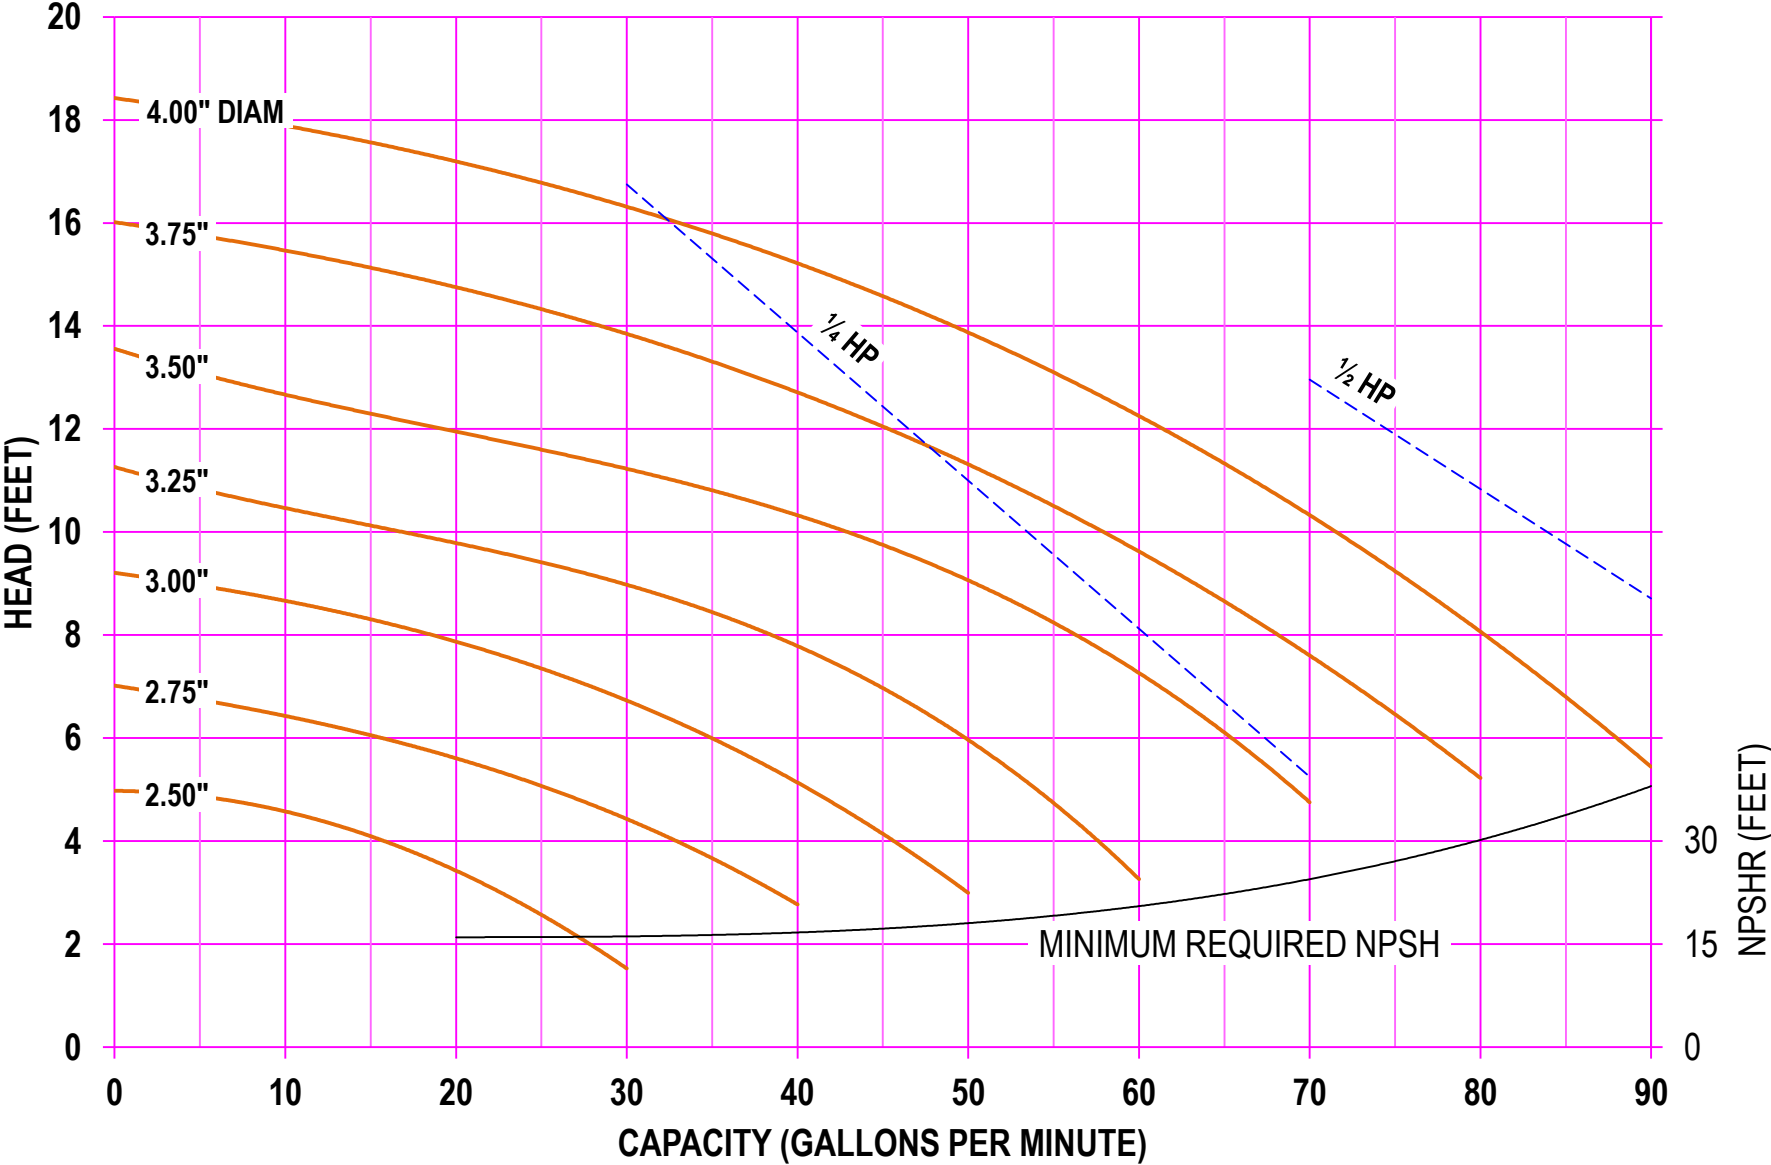

AMPCO PUMPS COMPANY, INC.
AC-SERIES 114 1½ x 1½
1750 RPM