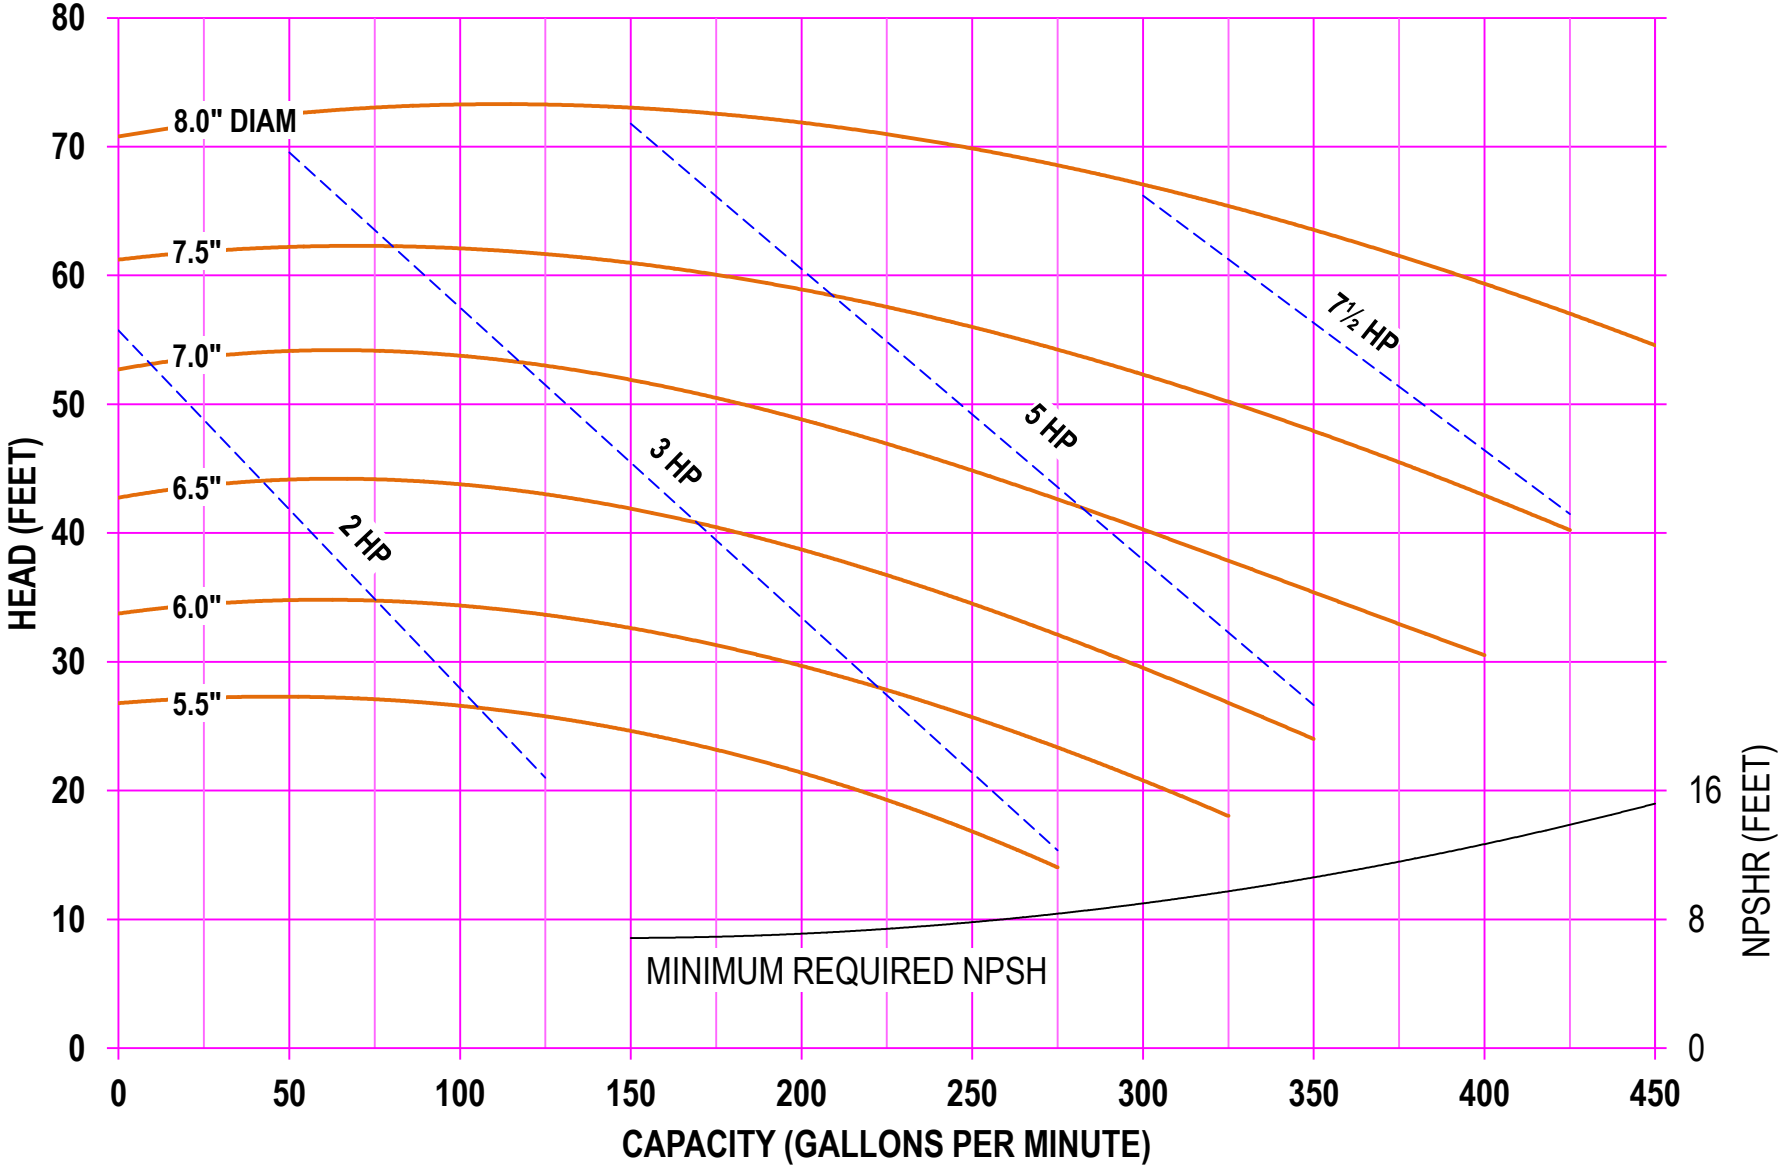

AMPCO PUMPS COMPANY, INC.
AC-SERIES 428 4 x 2
1750 RPM

AMPCO PUMPS COMPANY, INC.
AC-SERIES 428 4 x 2
2900 RPM

AMPCO PUMPS COMPANY, INC.
AC-SERIES 428 4 x 2
3500 RPM

AMPCO PUMPS COMPANY, INC.
AC-SERIES 4410 4 x 4
1450 RPM