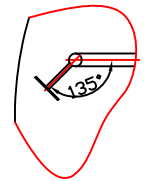

N12
 ADJUSTABLE
 BAFFLE

AGITATOR

N12	BAFFLE PORT		304	1
N11	EXTRA PORT	3"	304	2
N10	THERMOWELL	ANDERSON	316L	2
N9	LEG		304	4
N8	MANWAY	18" (450)	304	1
N7	JACKET	1.5" FNPT	304	4
N6	LUG		304	2
N5	OUTLET	2" VALVE	304	1
N4	CIP	2" X 3"	304	2
N3	EXTRA PORT	1.5"	304	2
N2	VENT	3"	304	1
N1	INLET	2" X 3"	304	1
NO.	ITEM	SIZE	MAT	QTY