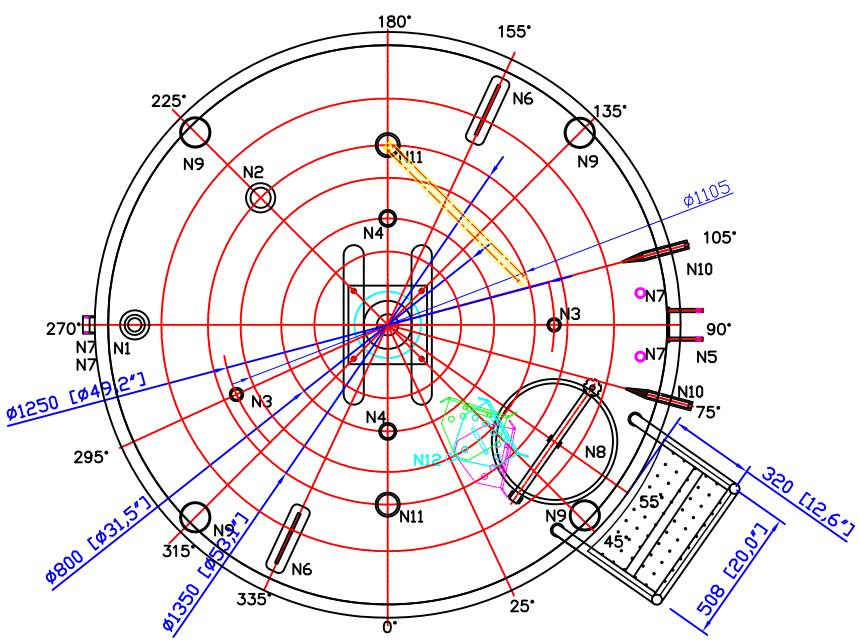

N12
 ADJUSTABLE
 BAFFLE

AGITATOR

N12	BAFFLE PORT		304	1
N11	EXTRA PORT	3"	304	2
N10	THERMOWELL	ANDERSON	316L	2
N9	LEG		304	4
N8	MANWAY	18" (450)	304	1
N7	JACKET	1.5" FNPT	304	4
N6	LUG		304	2
N5	OUTLET	2" VALVE	304	1
N4	CIP	2" X 3"	304	2
N3	EXTRA PORT	1.5"	304	2
N2	VENT	3"	304	1
N1	INLET	2" X 3"	304	1
NO.	ITEM	SIZE	MAT	QTY