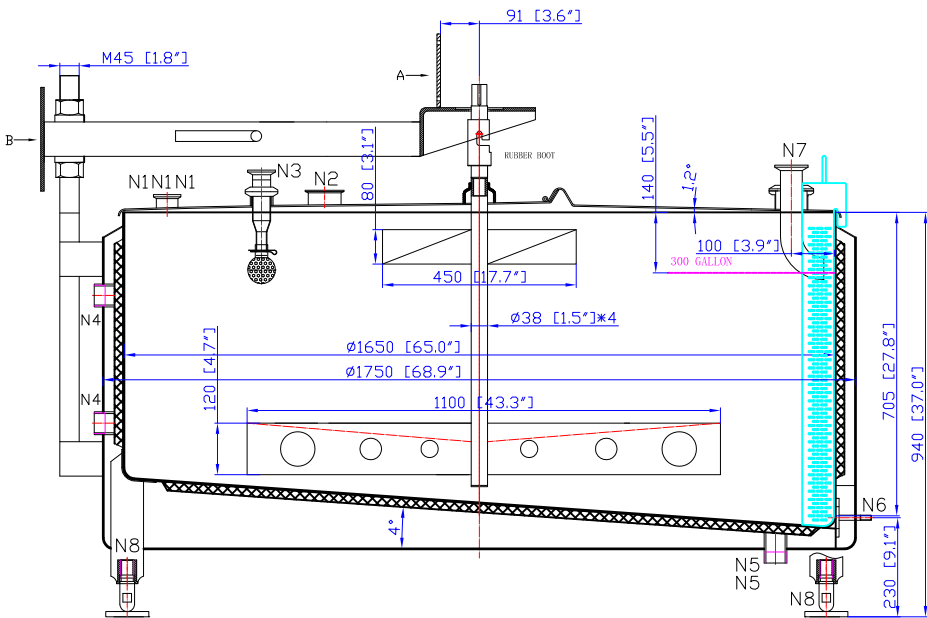

AGITATION CONNECTION

N8	LEG		304	4
N7	INLET	2" X 3"	304	1
N6	OUTLET	2" VALVE	304	1
N5	JACKET	1.5" FNPT	304	2
N4	JACKET	1.5" FNPT	304	2
N3	CIP	1.5" X 3"	304	2
N2	PORT	3"	304	1
N1	EXTRA PORT	1.5"	304	3
NO.	ITEM	SIZE	MAT	QTY