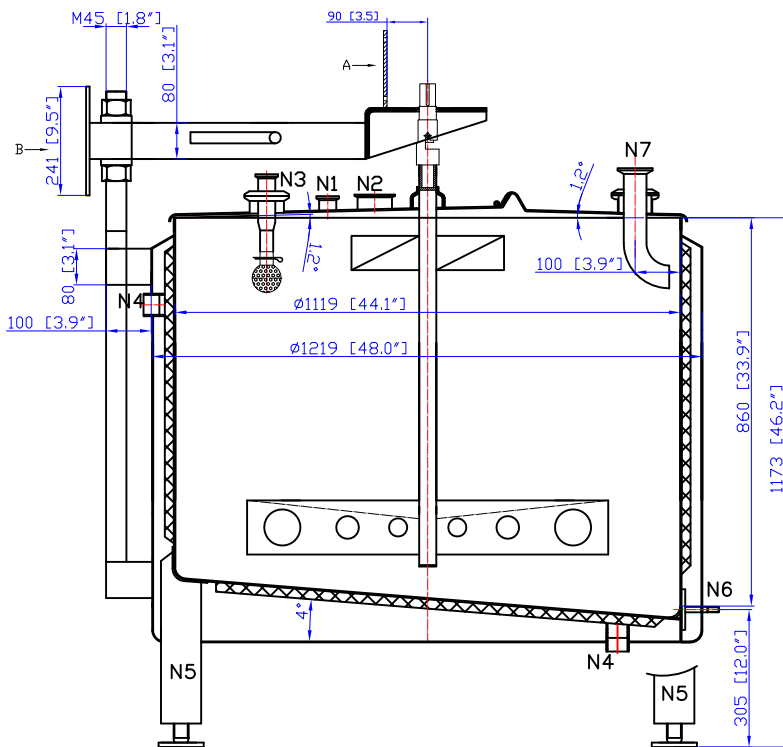

AGITATION CONNECTION

N7	INLET	2.0"*3.0"	304	1
N6	OUTLET	2"VALVE	304	1
N5	LEG		304	4
N4	JACKET	1.5"FNPT	304	2
N3	CIP	1.5"*3.0"	304	2
N2	PORT	3.0"	304	1
N1	PORT	1.5"	304	2
NO.	ITEM	SIZE	MAT	QTY